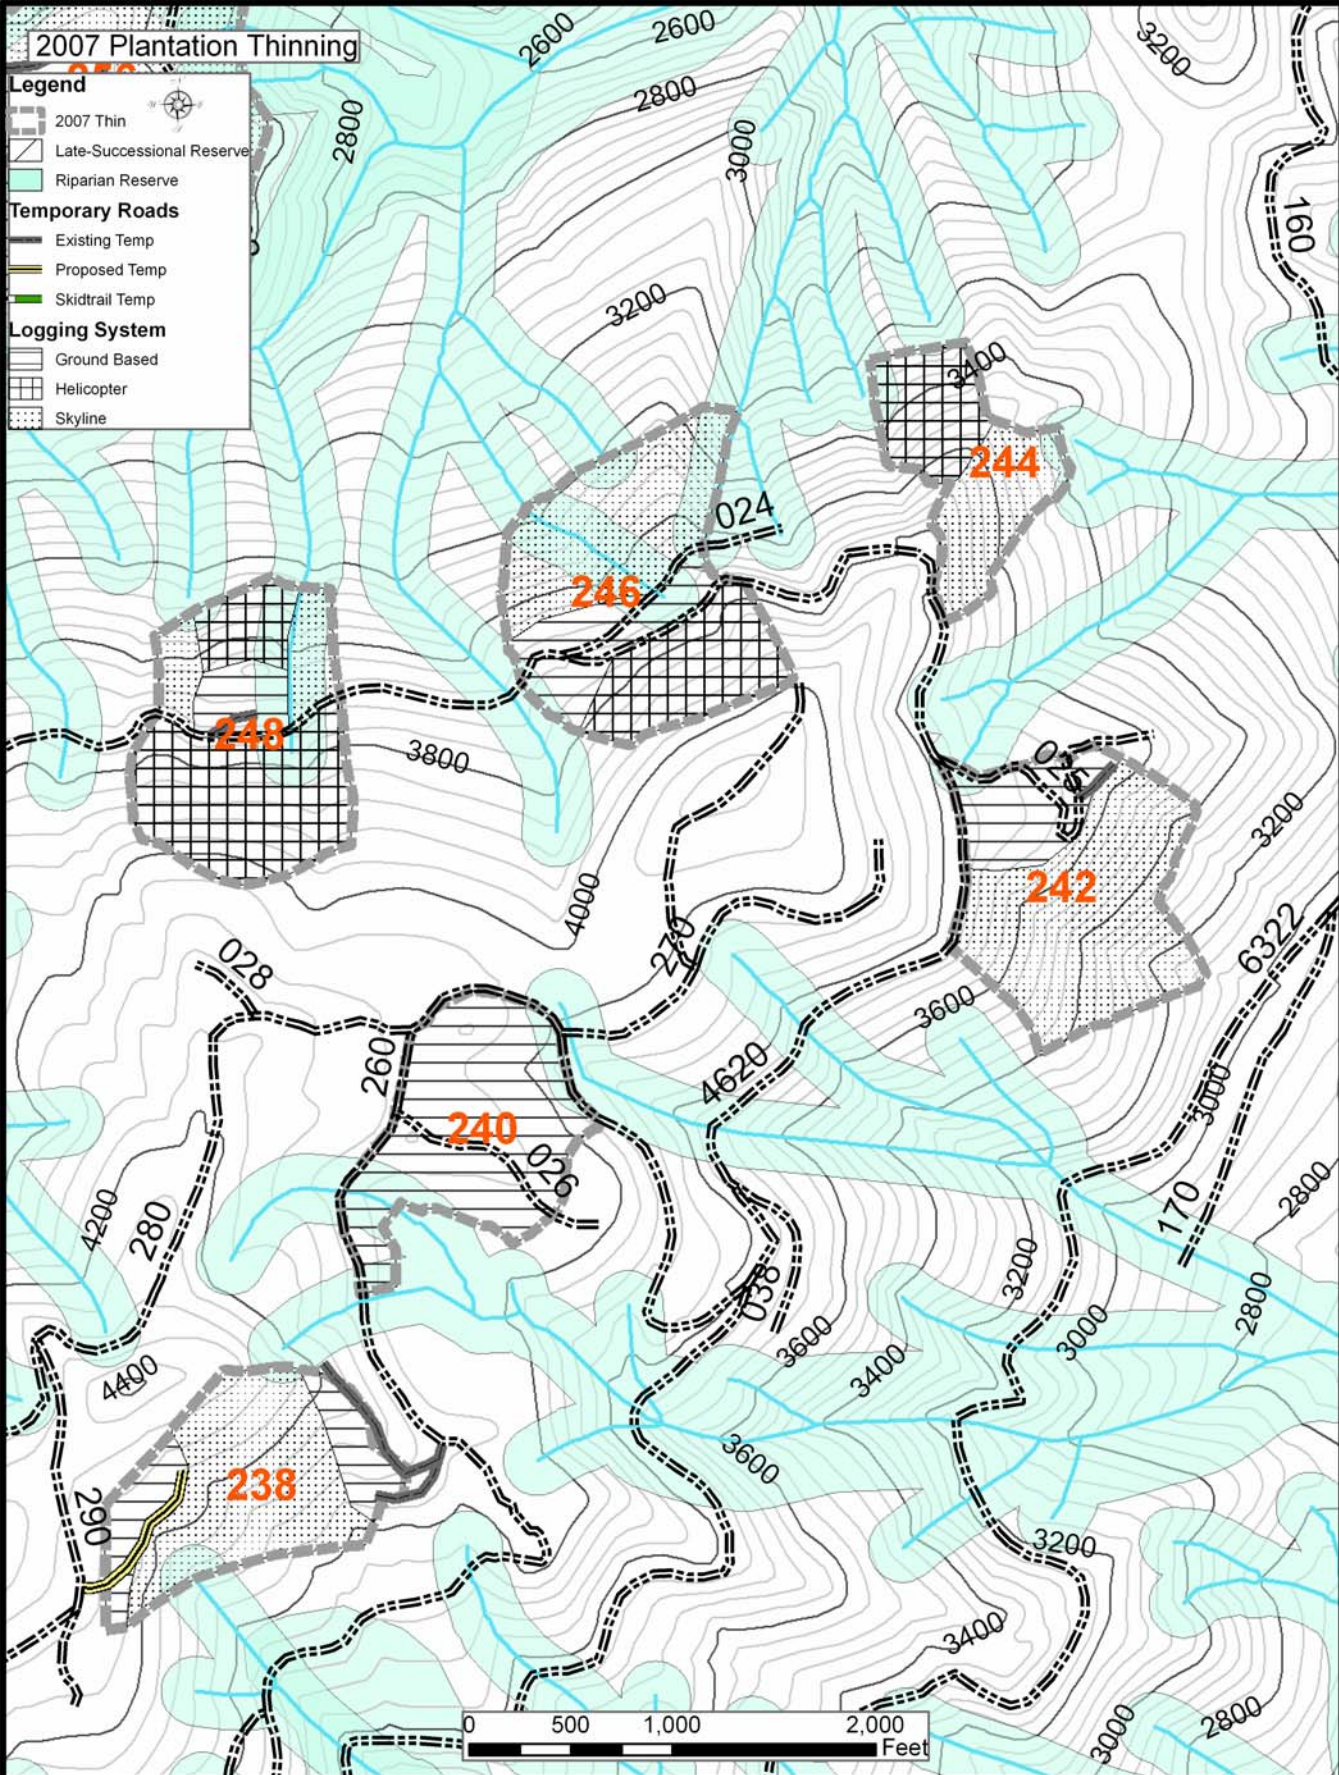

2007 Plantation Thinning

Legend

- 2007 Thin
- Late-Successional Reserve
- Riparian Reserve

Temporary Roads

- Existing Temp
- Proposed Temp
- Skidtrail Temp

Logging System

- Ground Based
- Helicopter
- Skyline