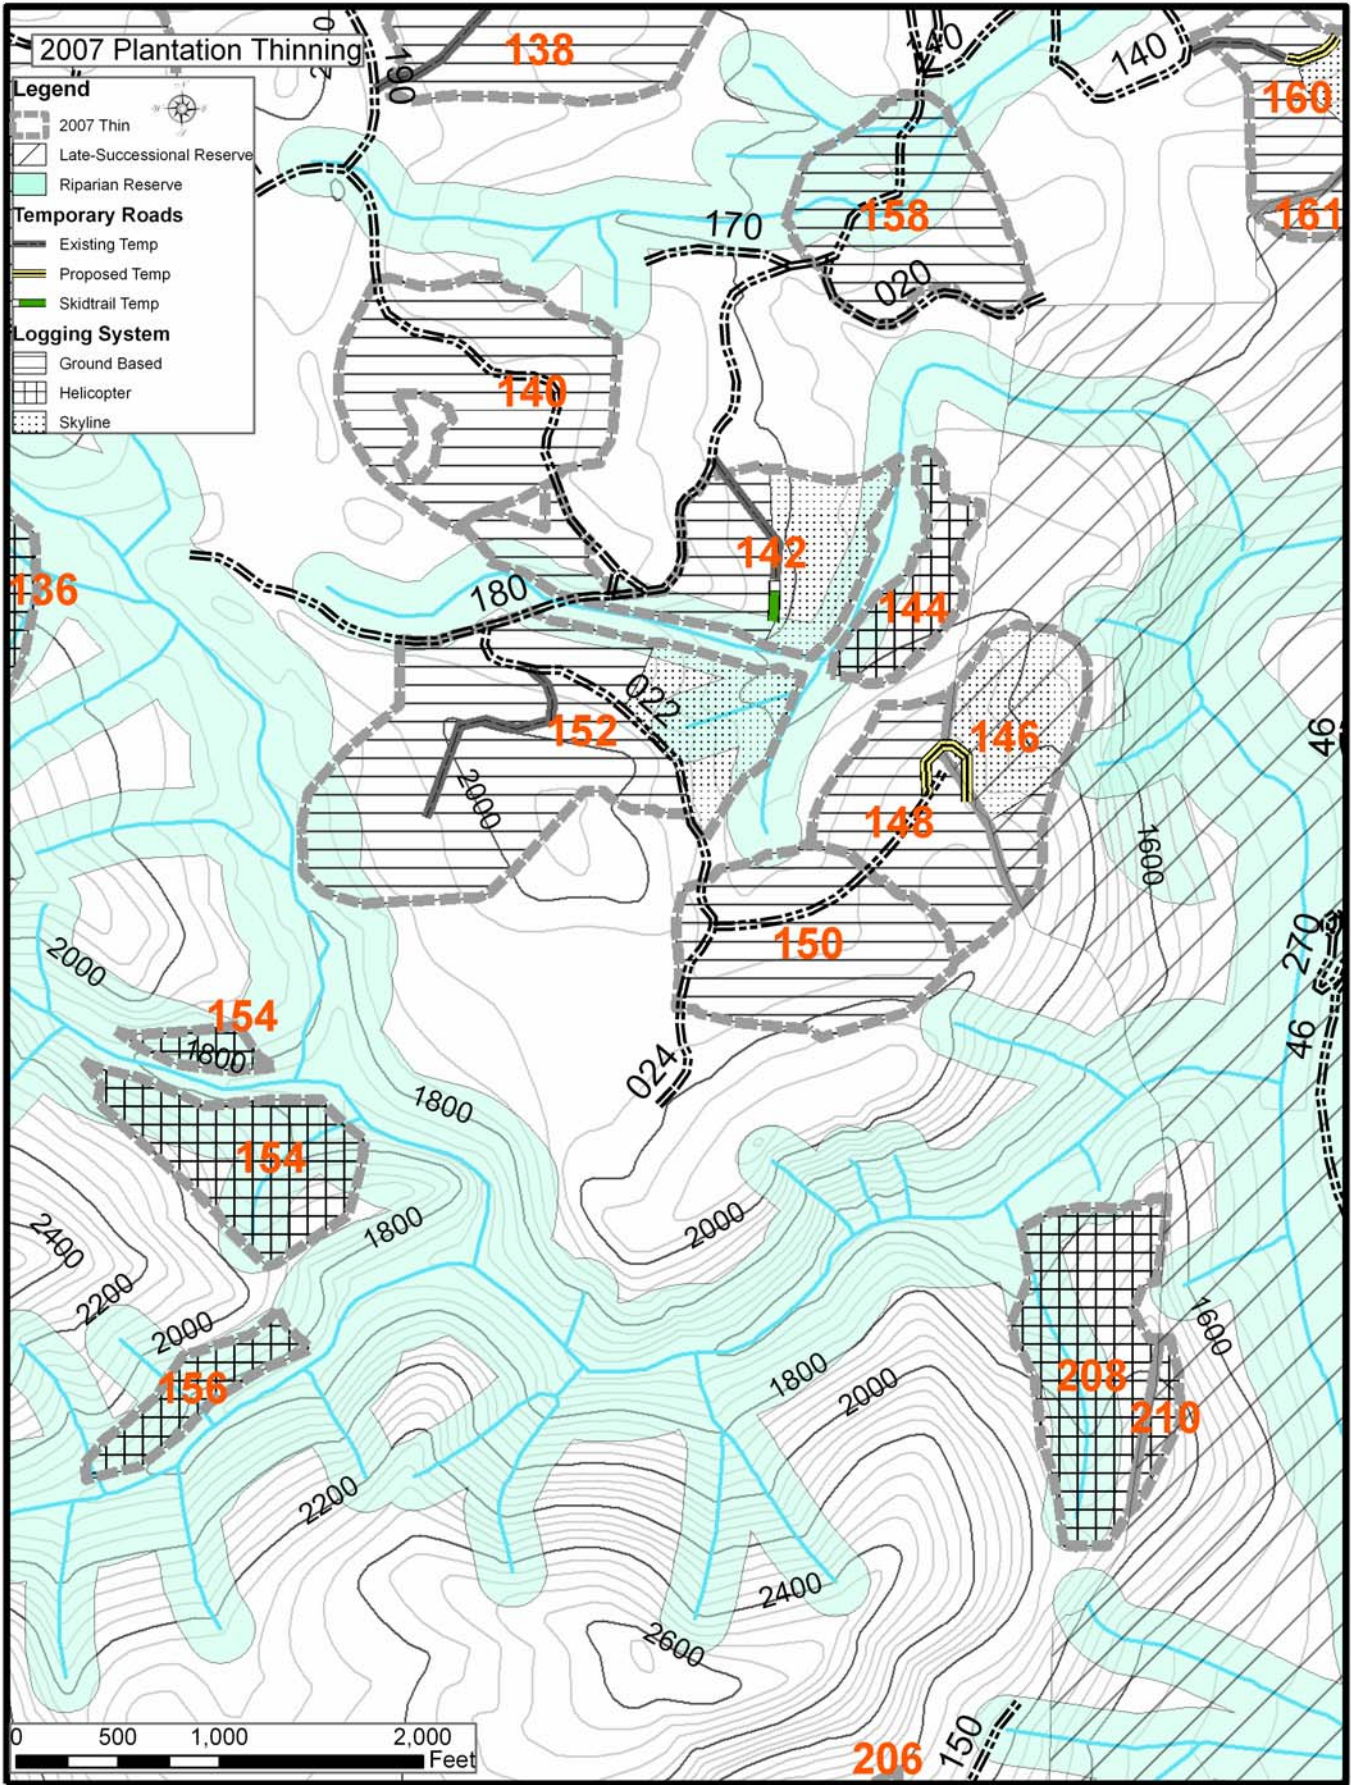

2007 Plantation Thinning

Legend

- 2007 Thin
- Late-Successional Reserve
- Riparian Reserve
- Temporary Roads**
 - Existing Temp
 - Proposed Temp
 - Skidtrail Temp
- Logging System**
 - Ground Based
 - Helicopter
 - Skyline

2007 Plantation Thinning

Legend

- 2007 Thin
- Late-Successional Reserve
- Riparian Reserve
- Temporary Roads
 - Existing Temp
 - Proposed Temp
 - Skidtrail Temp
- Logging System
 - Ground Based
 - Helicopter
 - Skyline

2007 Plantation Thinning

Legend

- 2007 Thin
- Late-Successional Reserve
- Riparian Reserve
- Temporary Roads**
 - Existing Temp
 - Proposed Temp
 - Skidtrail Temp
- Logging System**
 - Ground Based
 - Helicopter
 - Skylines