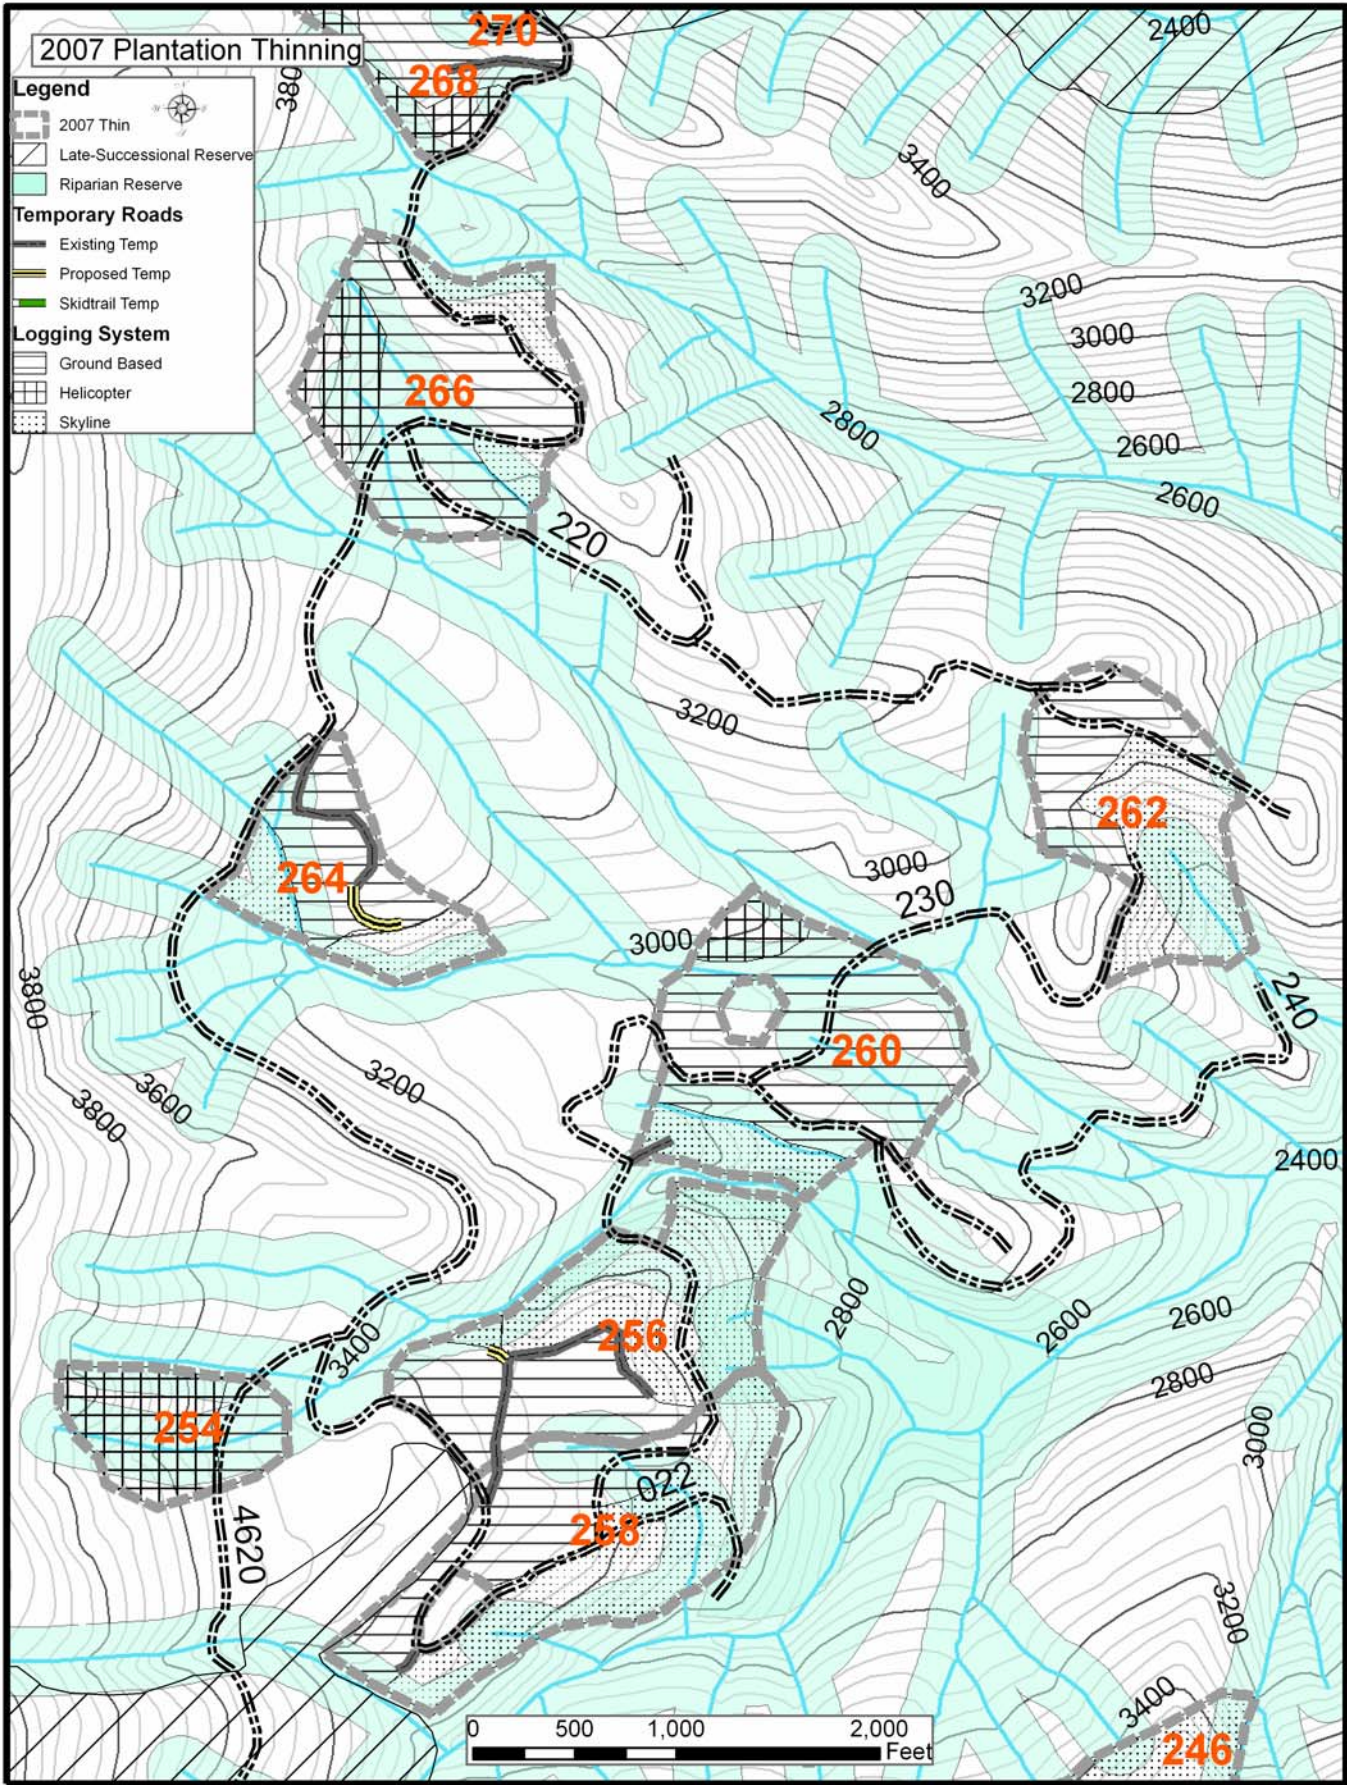

2007 Plantation Thinning

Legend

- 2007 Thin
- Late-Successional Reserve
- Riparian Reserve

Temporary Roads

- Existing Temp
- Proposed Temp
- Skidtrail Temp

Logging System

- Ground Based
- Helicopter
- Skyline