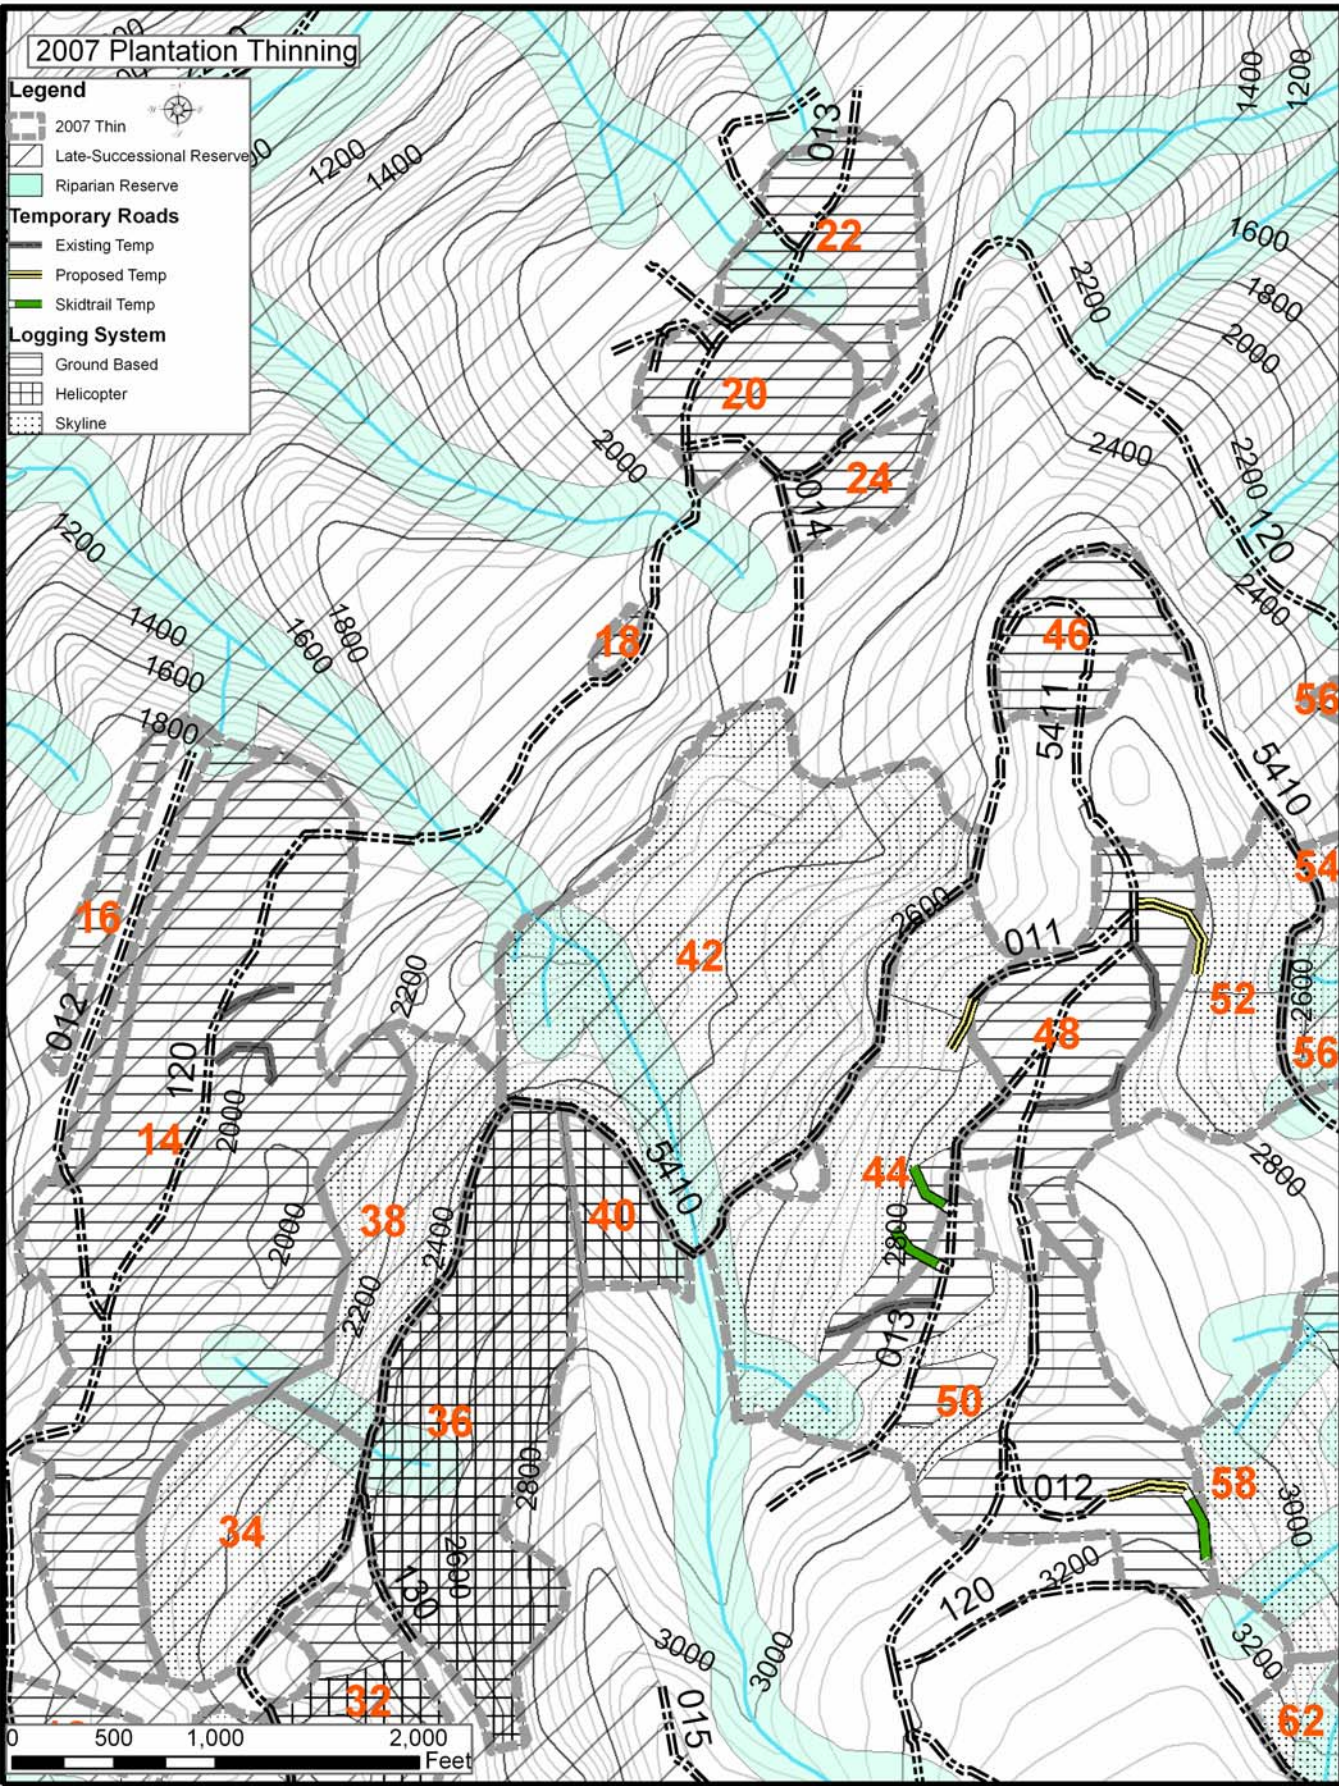

2007 Plantation Thinning

Legend

- 2007 Thin
- Late-Successional Reserve
- Riparian Reserve

Temporary Roads

- Existing Temp
- Proposed Temp
- Skidtrail Temp

Logging System

- Ground Based
- Helicopter
- Skyline

2007 Plantation Thinning

Legend

- 2007 Thin
- Late-Successional Reserve
- Riparian Reserve
- Temporary Roads**
 - Existing Temp
 - Proposed Temp
 - Skidtrail Temp
- Logging System**
 - Ground Based
 - Helicopter
 - Skyline

2007 Plantation Thinning

Legend

- 2007 Thin
- Late-Successional Reserve
- Riparian Reserve
- Temporary Roads
 - Existing Temp
 - Proposed Temp
 - Skidtrail Temp
- Logging System
 - Ground Based
 - Helicopter
 - Skyline