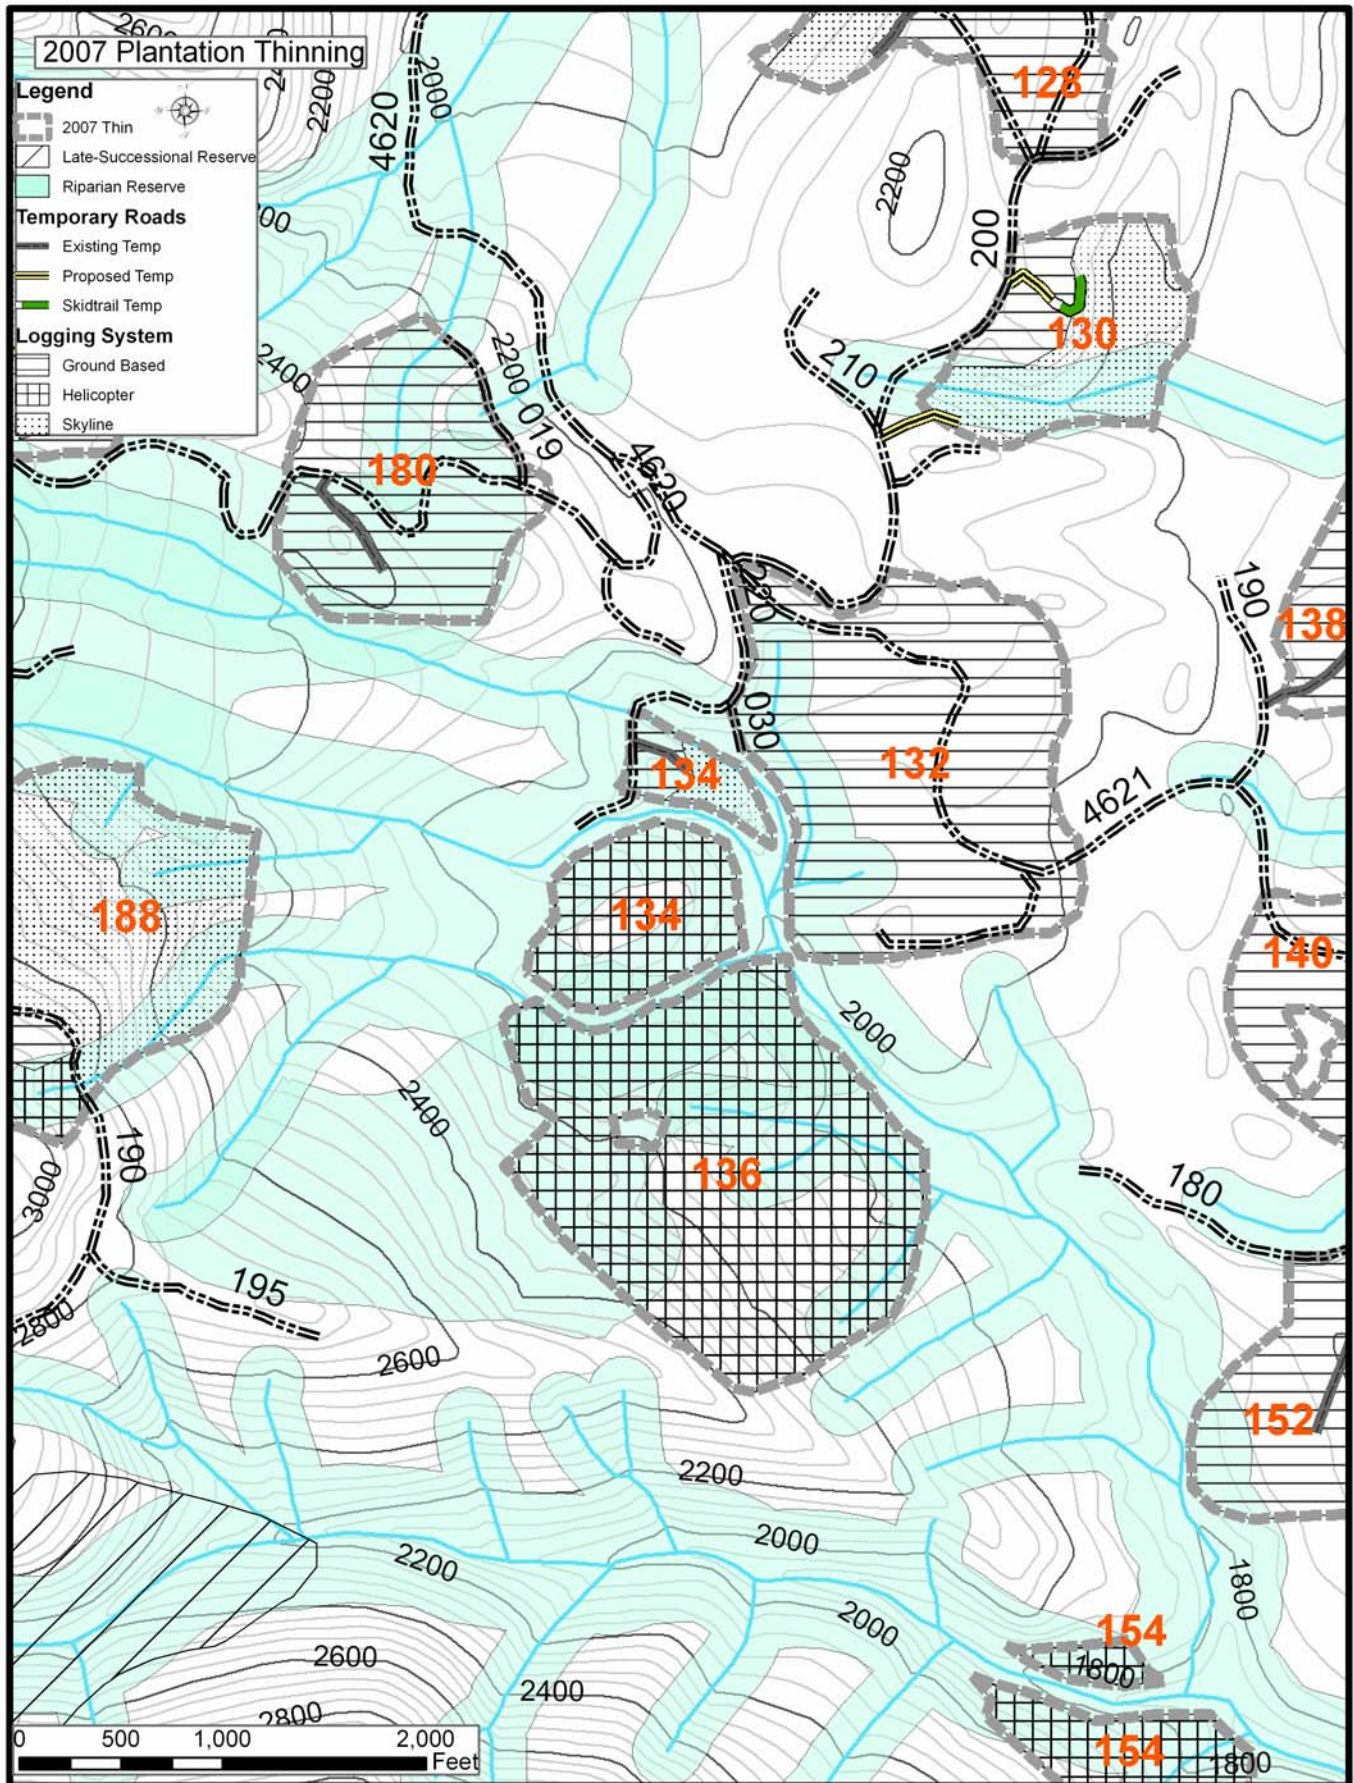

2007 Plantation Thinning

Legend

- 2007 Thin
- Late-Successional Reserve
- Riparian Reserve
- Temporary Roads**
 - Existing Temp
 - Proposed Temp
 - Skidtrail Temp
- Logging System**
 - Ground Based
 - Helicopter
 - Skyline

2007 Plantation Thinning

Legend

- 2007 Thin
- Late-Successional Reserve
- Riparian Reserve
- Temporary Roads
 - Existing Temp
 - Proposed Temp
 - Skidtrail Temp
- Logging System
 - Ground Based
 - Helicopter
 - Skyline

2007 Plantation Thinning

Legend

- 2007 Thin
- Late-Successional Reserve
- Riparian Reserve
- Temporary Roads**
 - Existing Temp
 - Proposed Temp
 - Skidtrail Temp
- Logging System**
 - Ground Based
 - Helicopter
 - Skylines