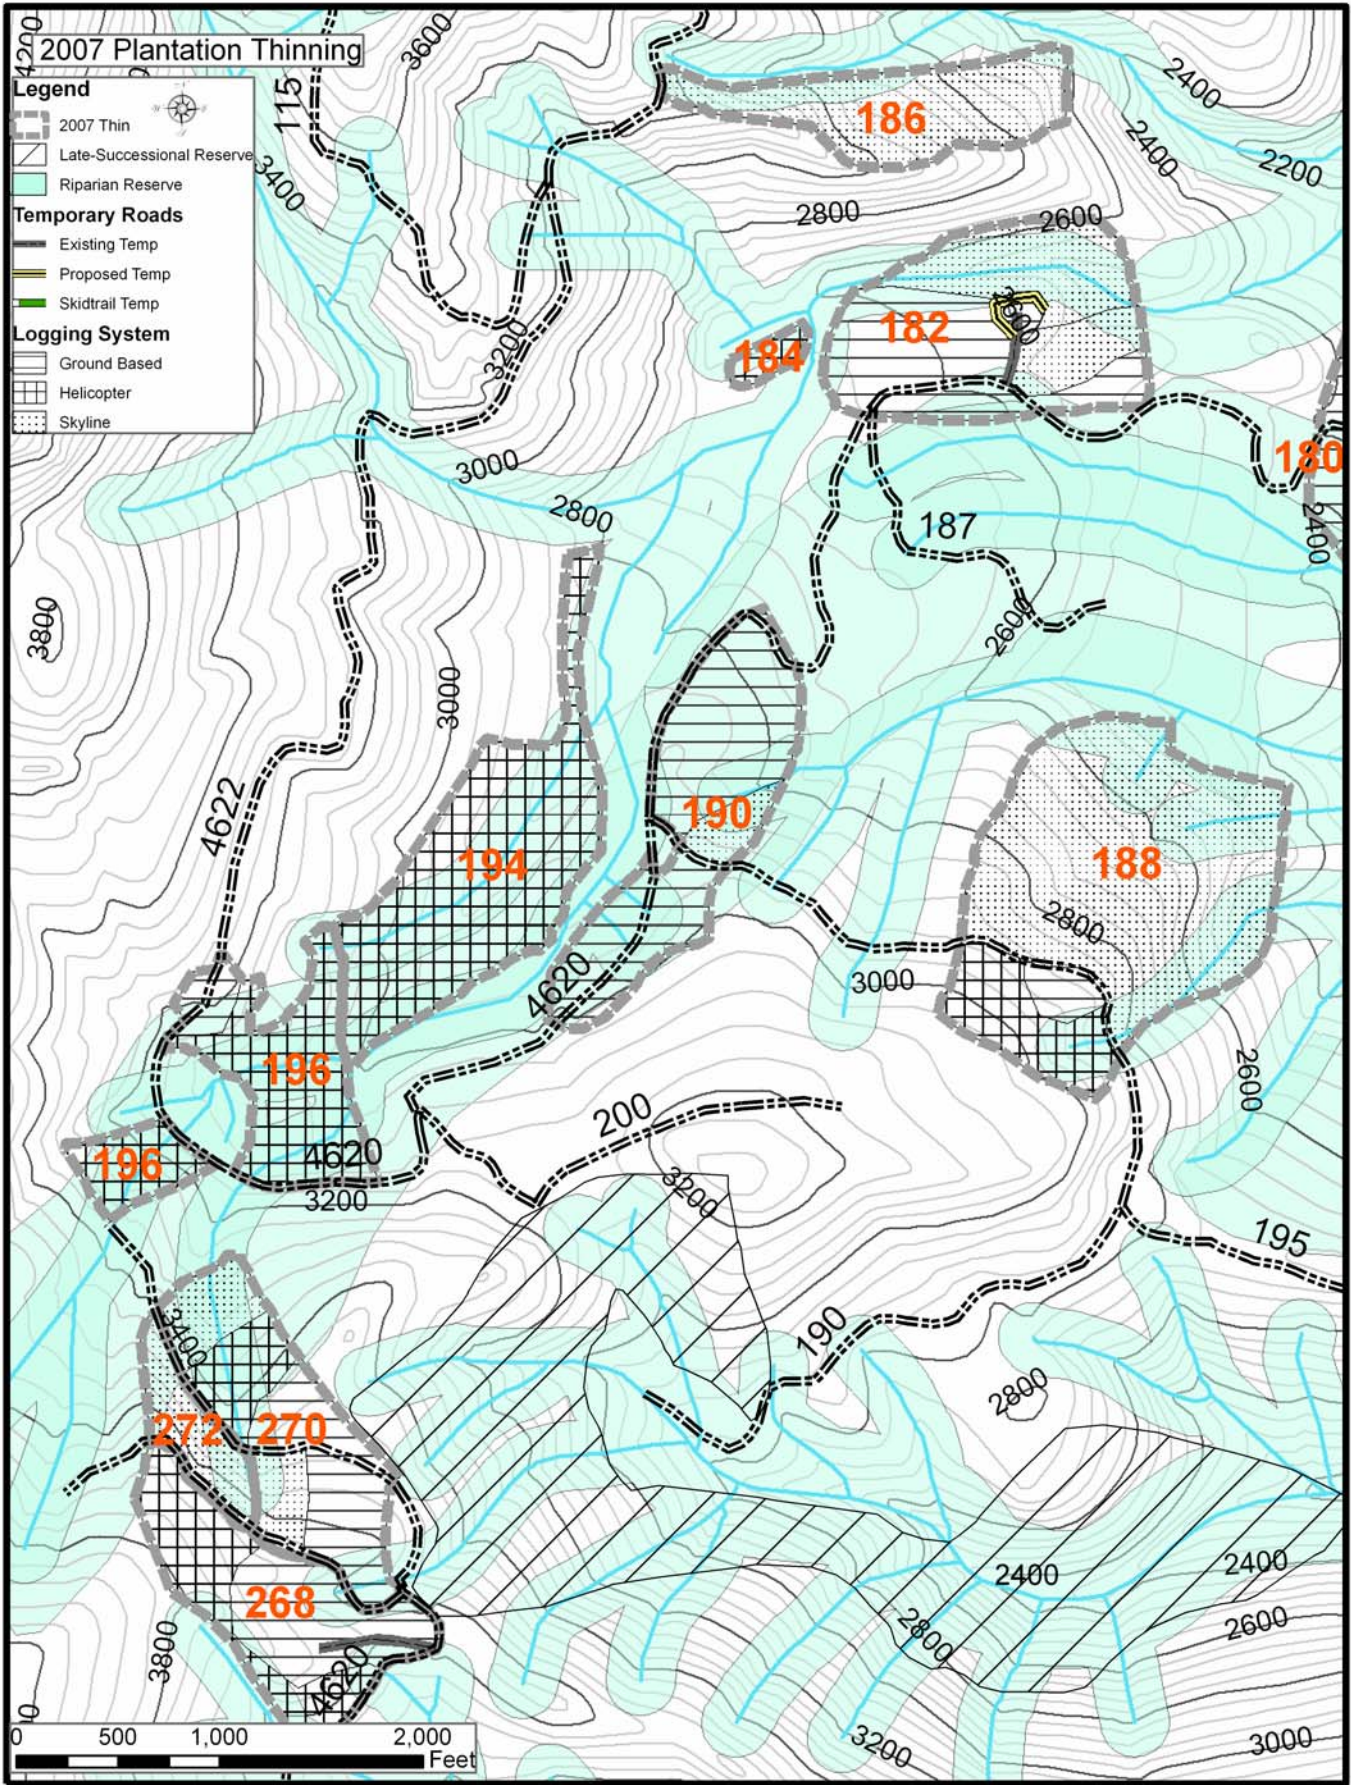

2007 Plantation Thinning

Legend

- 2007 Thin
- Late-Successional Reserve
- Riparian Reserve
- Temporary Roads**
 - Existing Temp
 - Proposed Temp
 - Skidtrail Temp
- Logging System**
 - Ground Based
 - Helicopter
 - Skylines

2007 Plantation Thinning

Legend

- 2007 Thin
- Late-Successional Reserve
- Riparian Reserve
- Temporary Roads**
 - Existing Temp
 - Proposed Temp
 - Skidtrail Temp
- Logging System**
 - Ground Based
 - Helicopter
 - Skyline