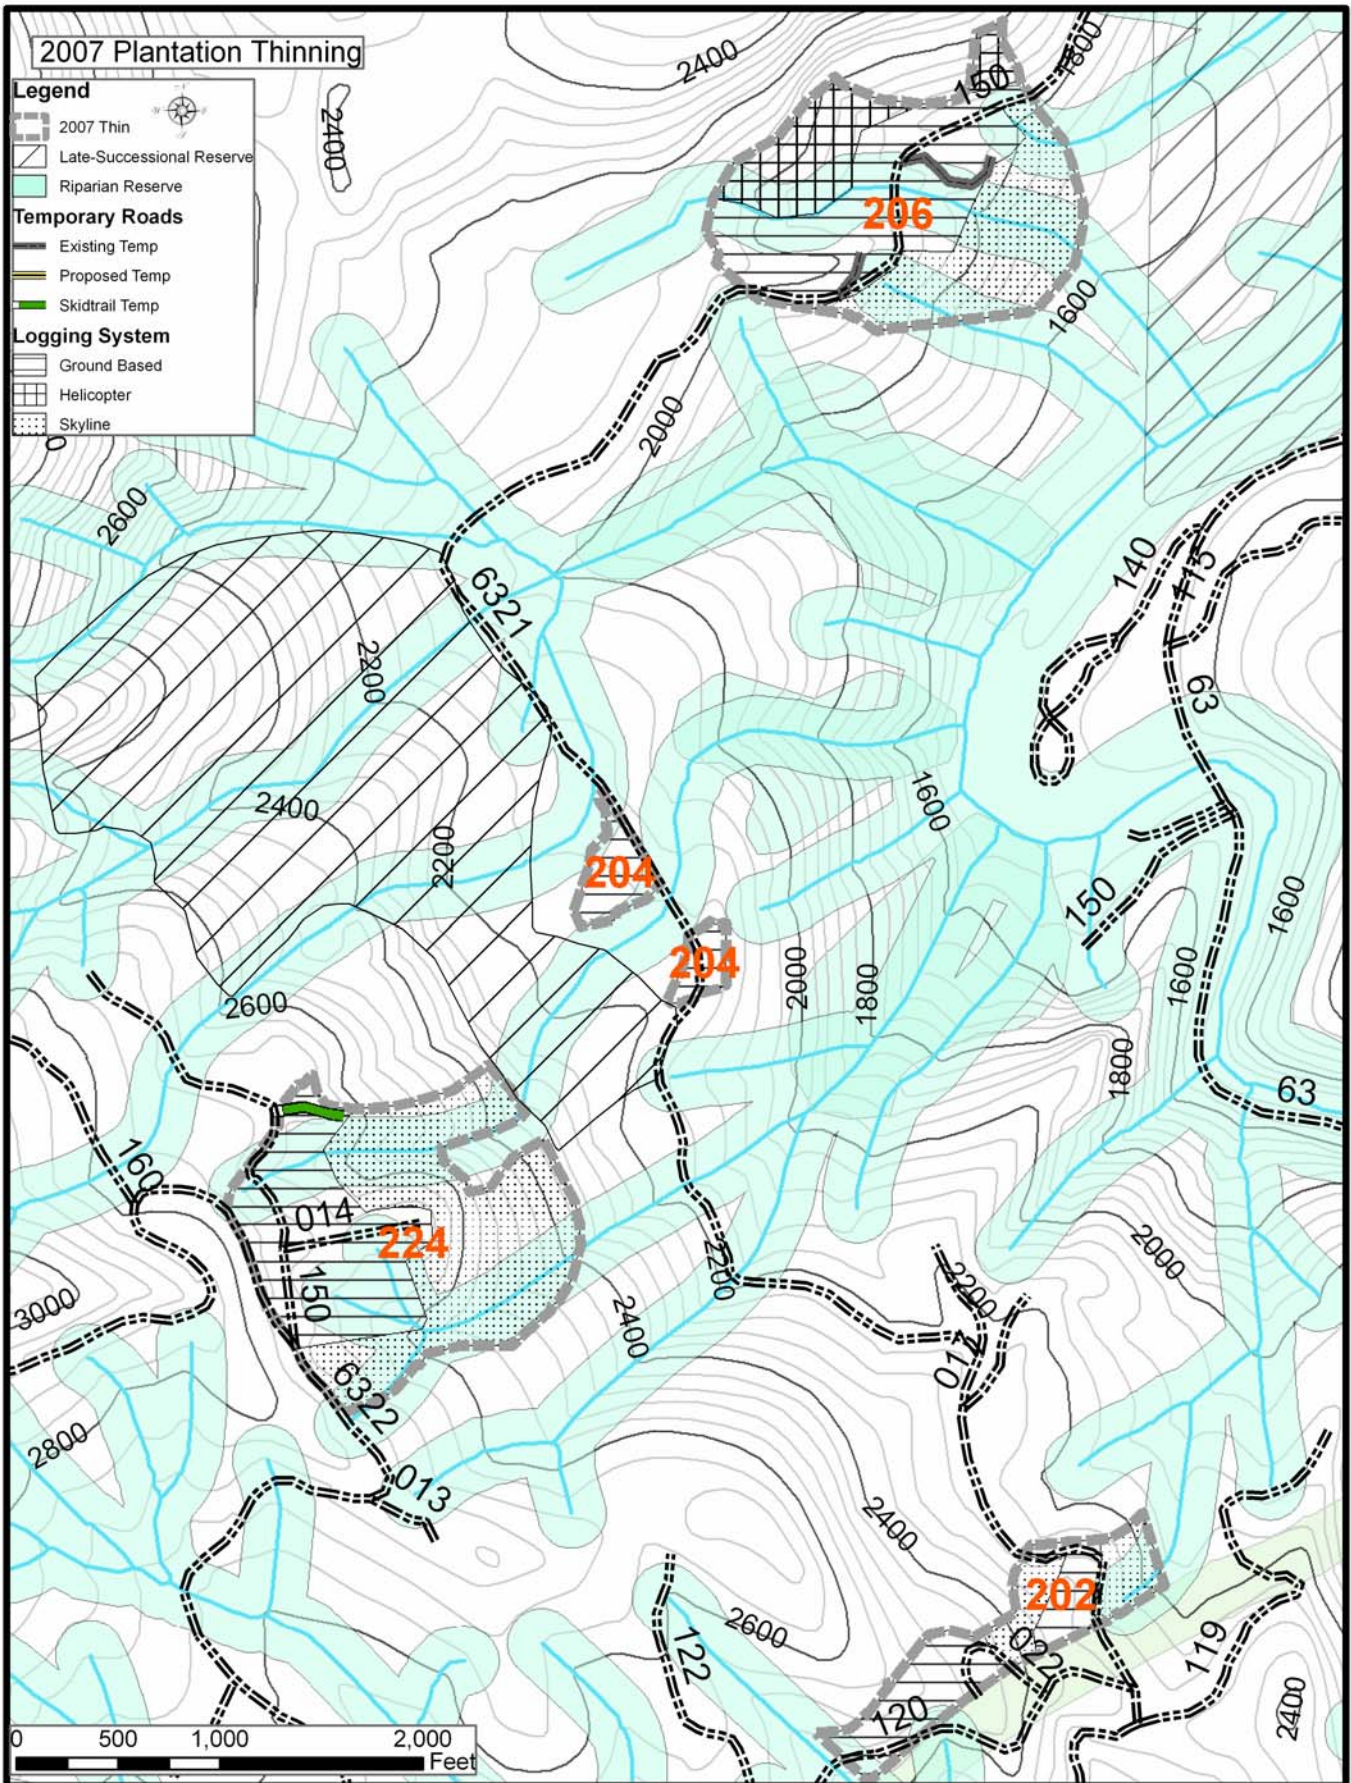

2007 Plantation Thinning

Legend

- 2007 Thin
- Late-Successional Reserve
- Riparian Reserve

Temporary Roads

- Existing Temp
- Proposed Temp
- Skidtrail Temp

Logging System

- Ground Based
- Helicopter
- Skyline

2007 Plantation Thinning

Legend

- 2007 Thin
- Late-Successional Reserve
- Riparian Reserve
- Temporary Roads**
 - Existing Temp
 - Proposed Temp
 - Skidtrail Temp
- Logging System**
 - Ground Based
 - Helicopter
 - Skyline