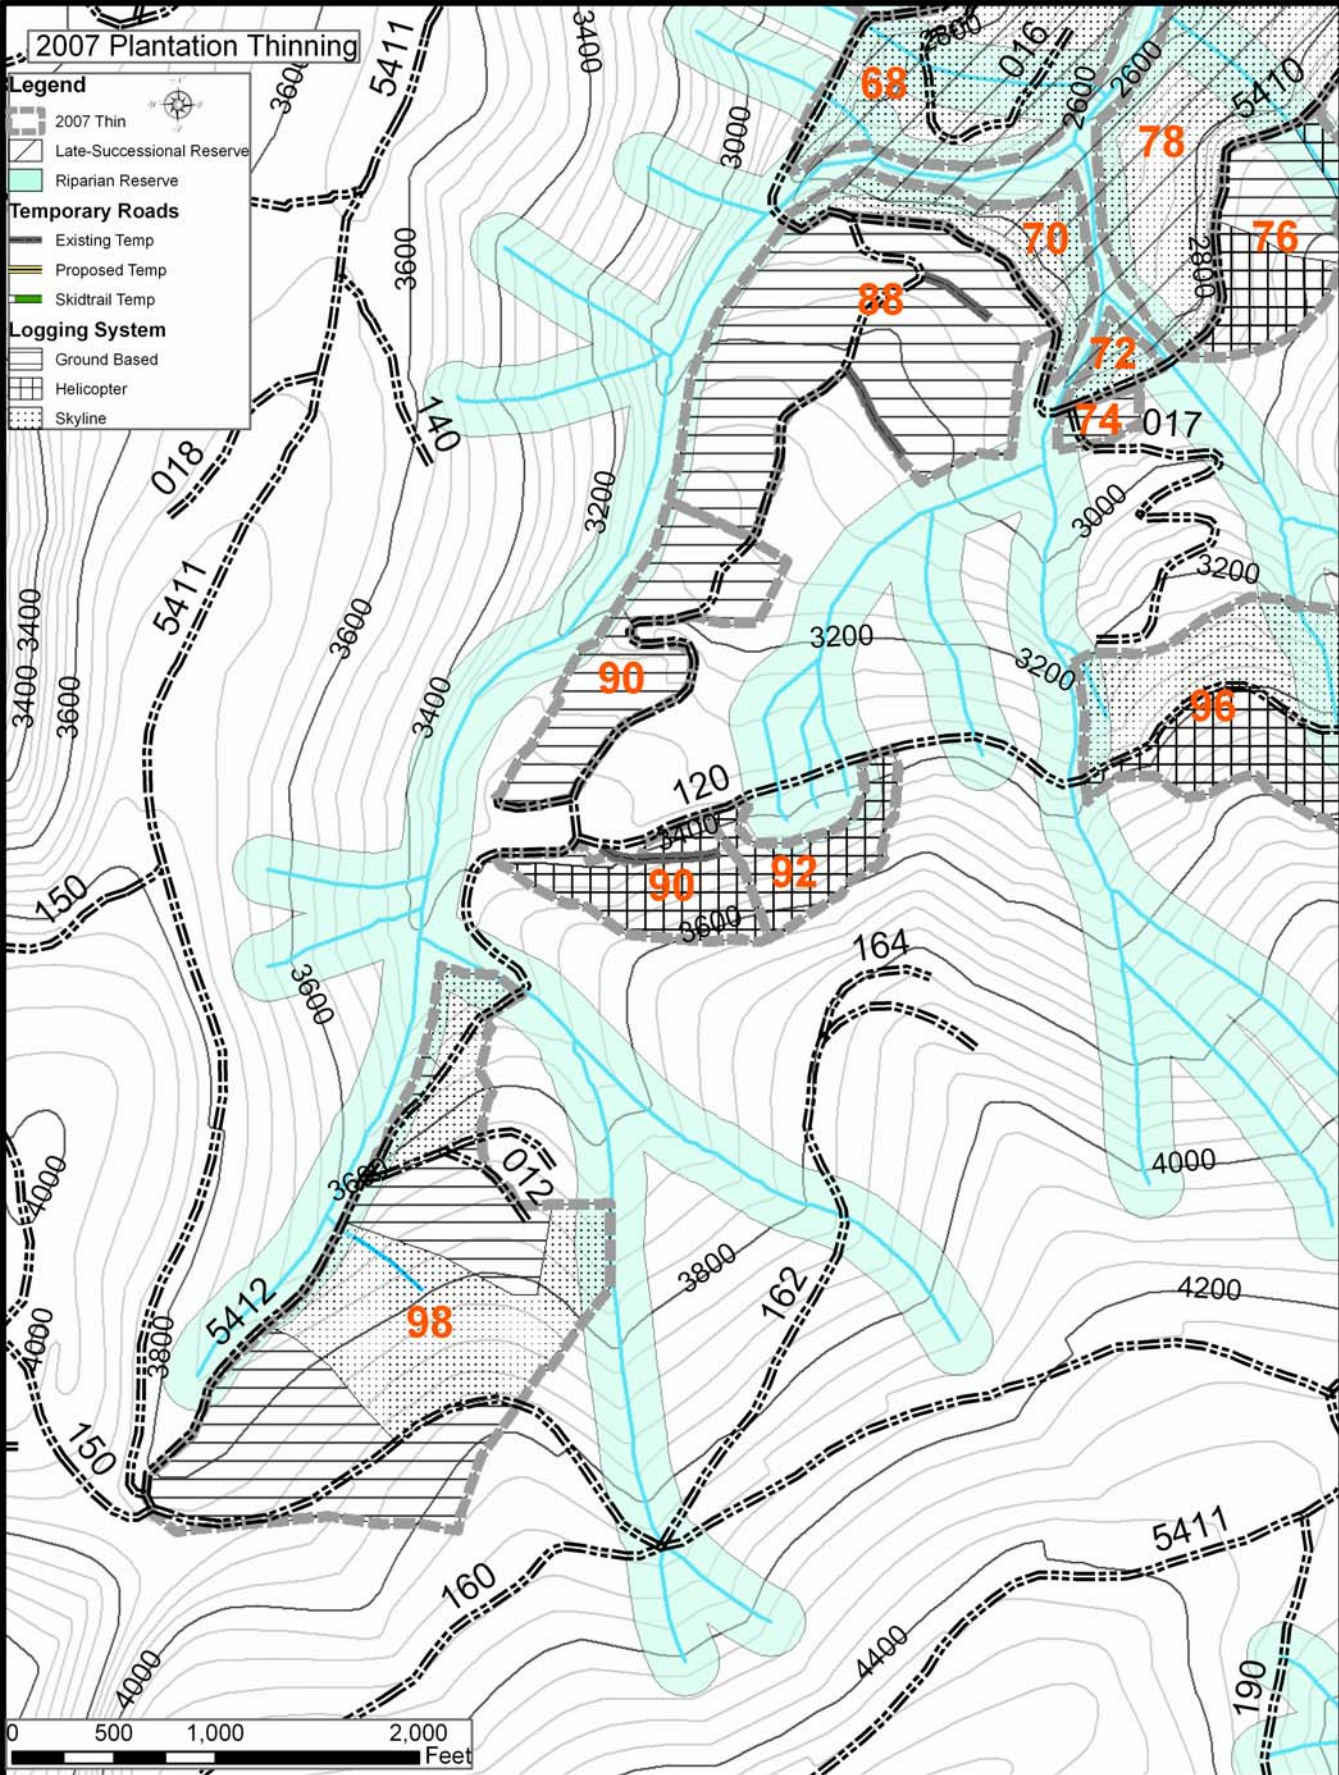

2007 Plantation Thinning

Legend

- 2007 Thin
- Late-Successional Reserve
- Riparian Reserve

Temporary Roads

- Existing Temp
- Proposed Temp
- Skidtrail Temp

Logging System

- Ground Based
- Helicopter
- Skyline

2007 Plantation Thinning

Legend

- 2007 Thin
- Late-Successional Reserve
- Riparian Reserve
- Temporary Roads**
 - Existing Temp
 - Proposed Temp
 - Skidtrail Temp
- Logging System**
 - Ground Based
 - Helicopter
 - Skyline

2007 Plantation Thinning

Legend

- 2007 Thin
- Late-Successional Reserve
- Riparian Reserve
- Temporary Roads
 - Existing Temp
 - Proposed Temp
 - Skidtrail Temp
- Logging System
 - Ground Based
 - Helicopter
 - Skyline