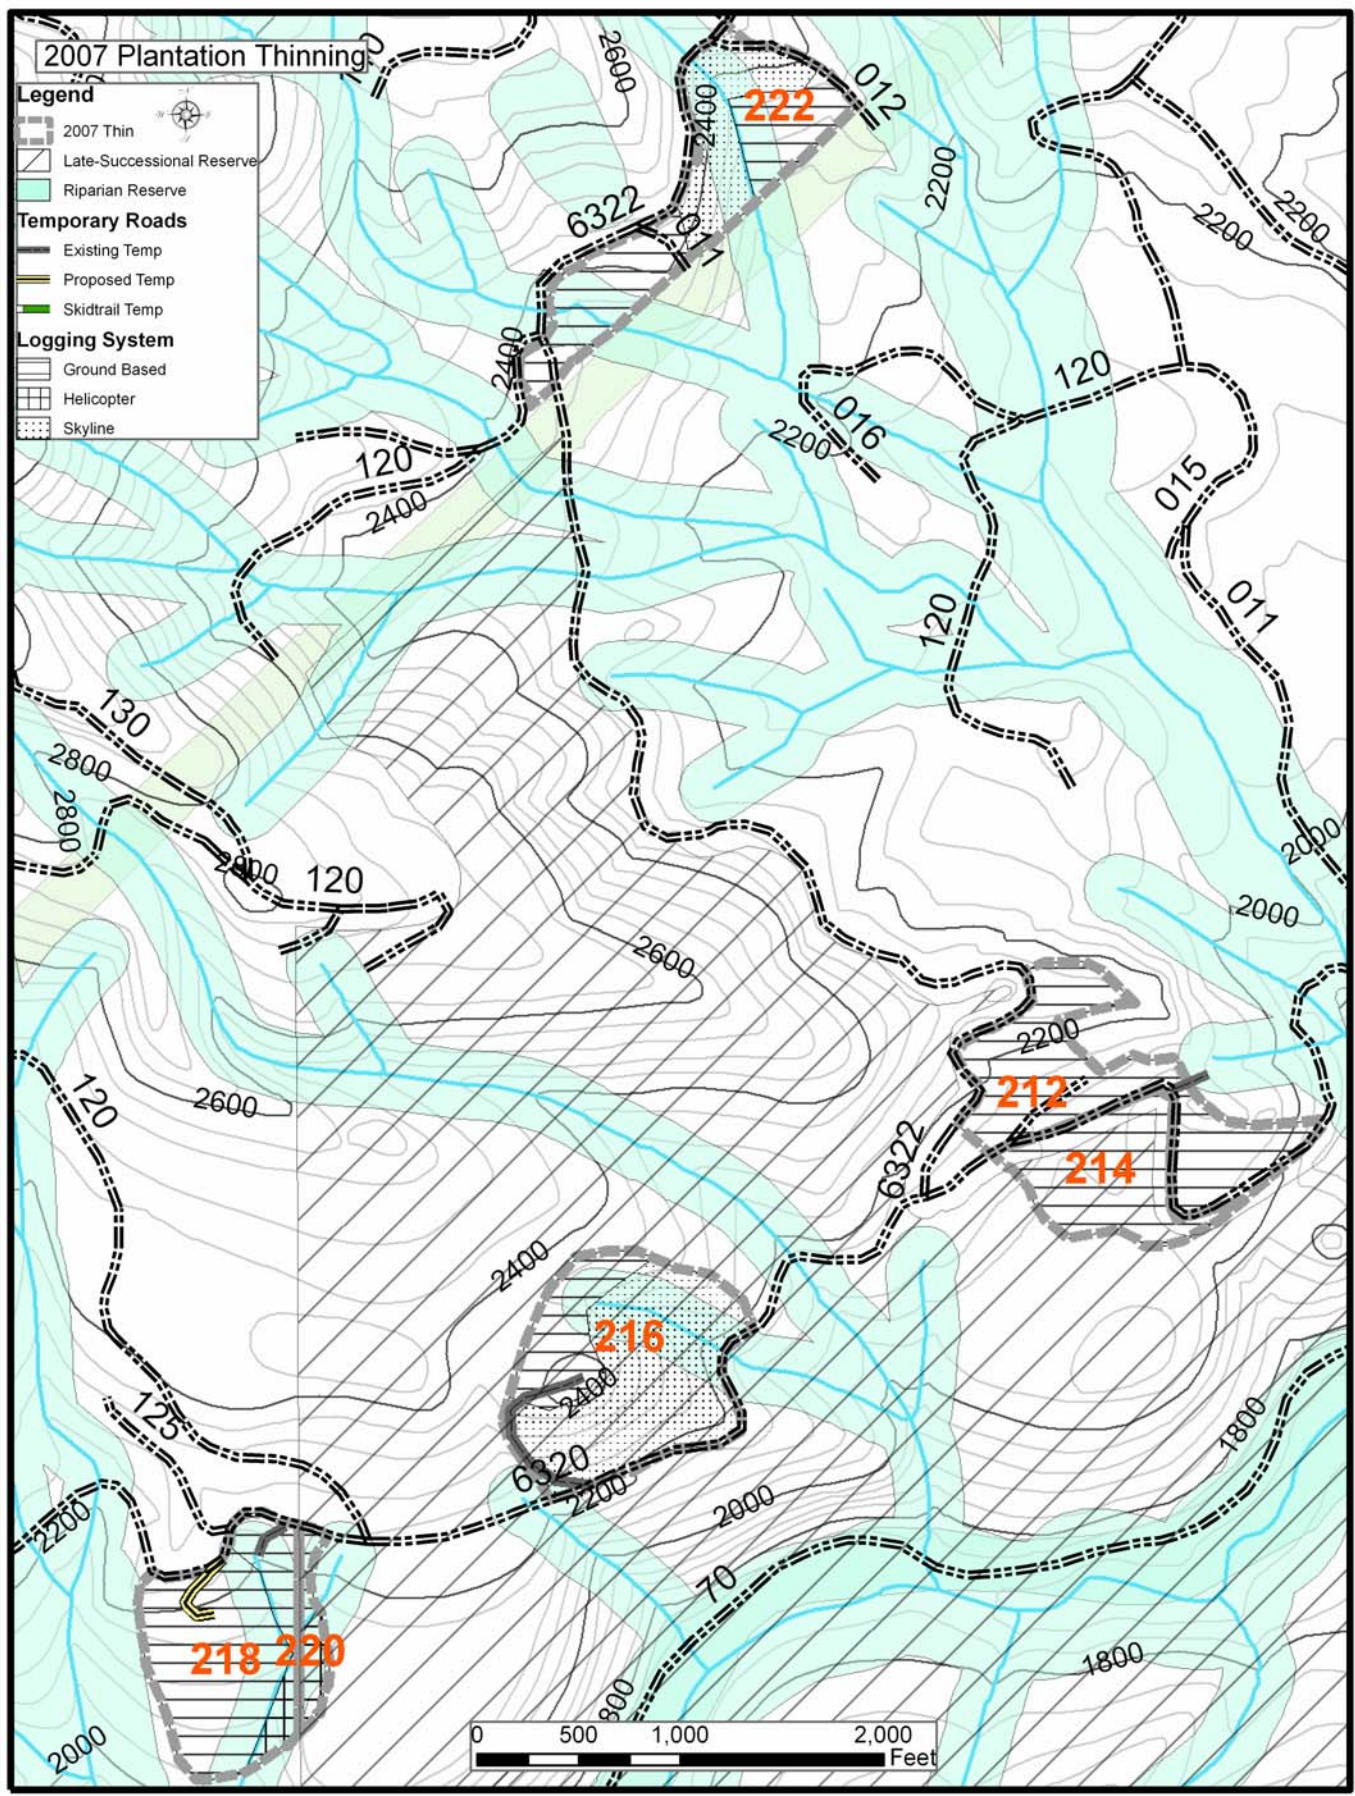

2007 Plantation Thinning

Legend

- 2007 Thin
- Late-Successional Reserve
- Riparian Reserve
- **Temporary Roads**
  - Existing Temp
  - Proposed Temp
  - Skidtrail Temp
- **Logging System**
  - Ground Based
  - Helicopter
  - Skyline