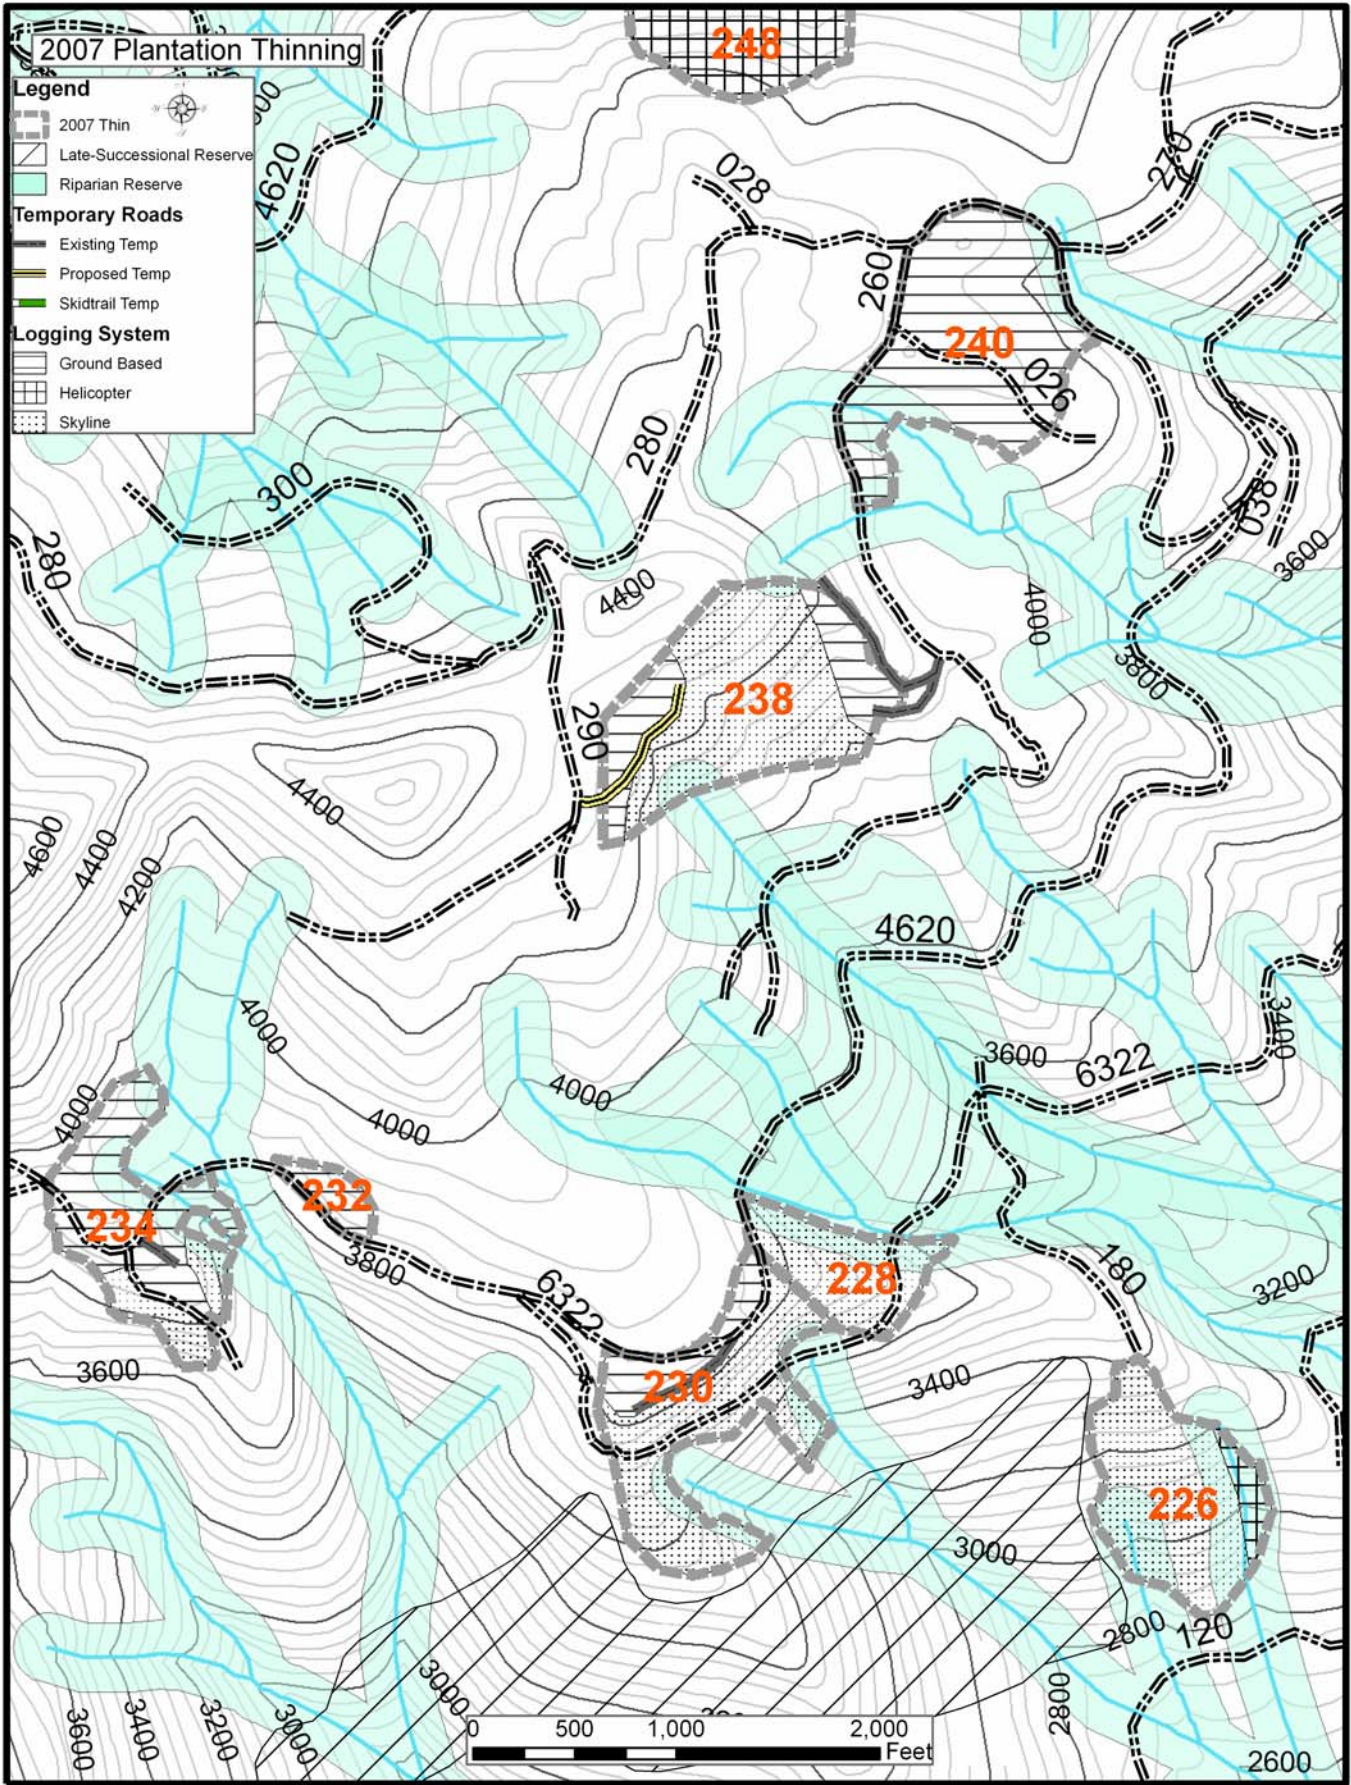

2007 Plantation Thinning

Legend

- 2007 Thin
- Late-Successional Reserve
- Riparian Reserve

Temporary Roads

- Existing Temp
- Proposed Temp
- Skidtrail Temp

Logging System

- Ground Based
- Helicopter
- Skyline

2007 Plantation Thinning

Legend

- 2007 Thin
- Late-Successional Reserve
- Riparian Reserve
- Temporary Roads**
 - Existing Temp
 - Proposed Temp
 - Skidtrail Temp
- Logging System**
 - Ground Based
 - Helicopter
 - Skyline