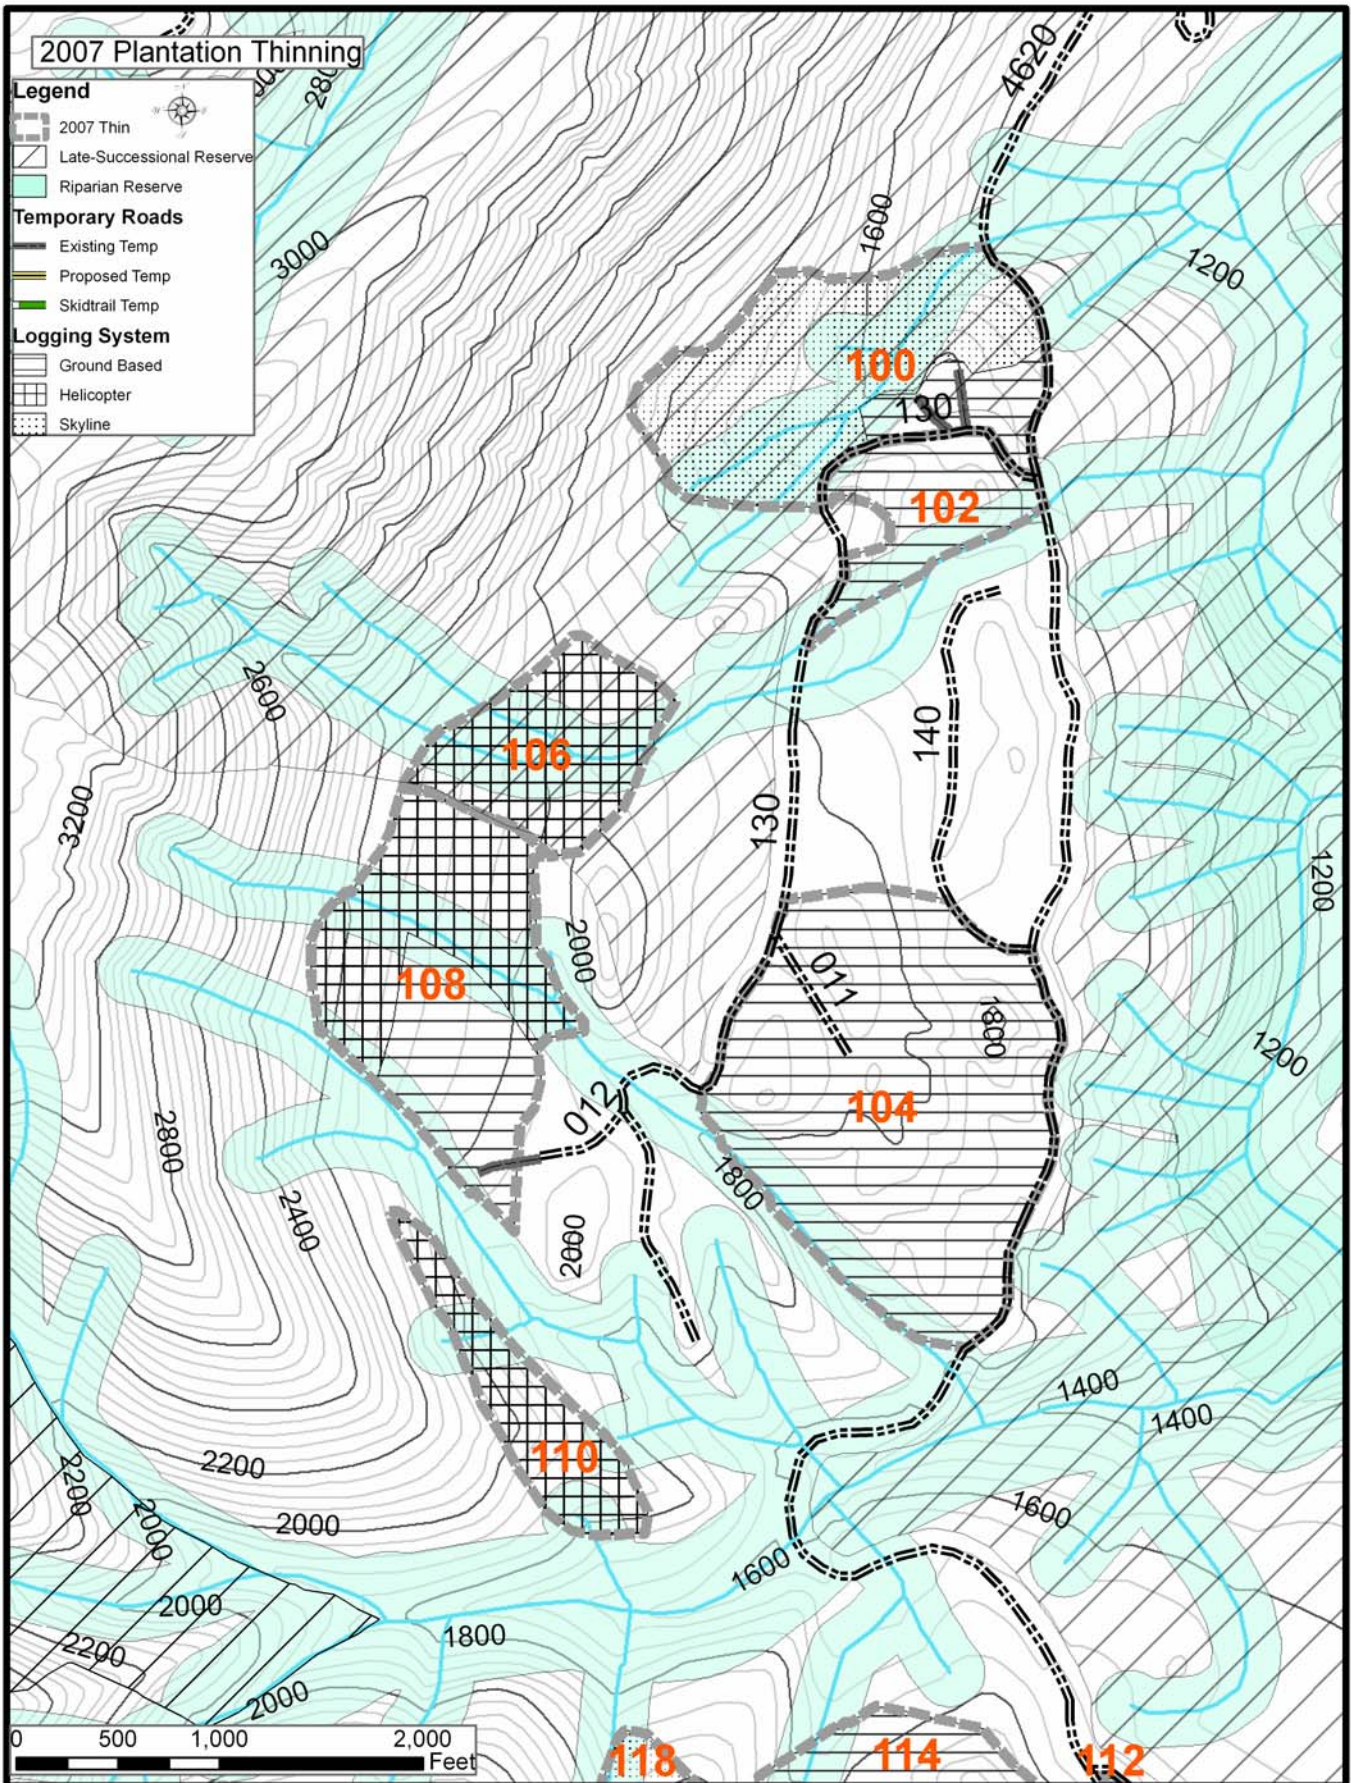

2007 Plantation Thinning

Legend

- 2007 Thin
- Late-Successional Reserve
- Riparian Reserve
- Temporary Roads**
 - Existing Temp
 - Proposed Temp
 - Skidtrail Temp
- Logging System**
 - Ground Based
 - Helicopter
 - Skyline

2007 Plantation Thinning

Legend

- 2007 Thin
- Late-Successional Reserve
- Riparian Reserve
- Temporary Roads
 - Existing Temp
 - Proposed Temp
 - Skidtrail Temp
- Logging System
 - Ground Based
 - Helicopter
 - Skyline

2007 Plantation Thinning

Legend

- 2007 Thin
- Late-Successional Reserve
- Riparian Reserve
- Temporary Roads**
 - Existing Temp
 - Proposed Temp
 - Skidtrail Temp
- Logging System**
 - Ground Based
 - Helicopter
 - Skylines