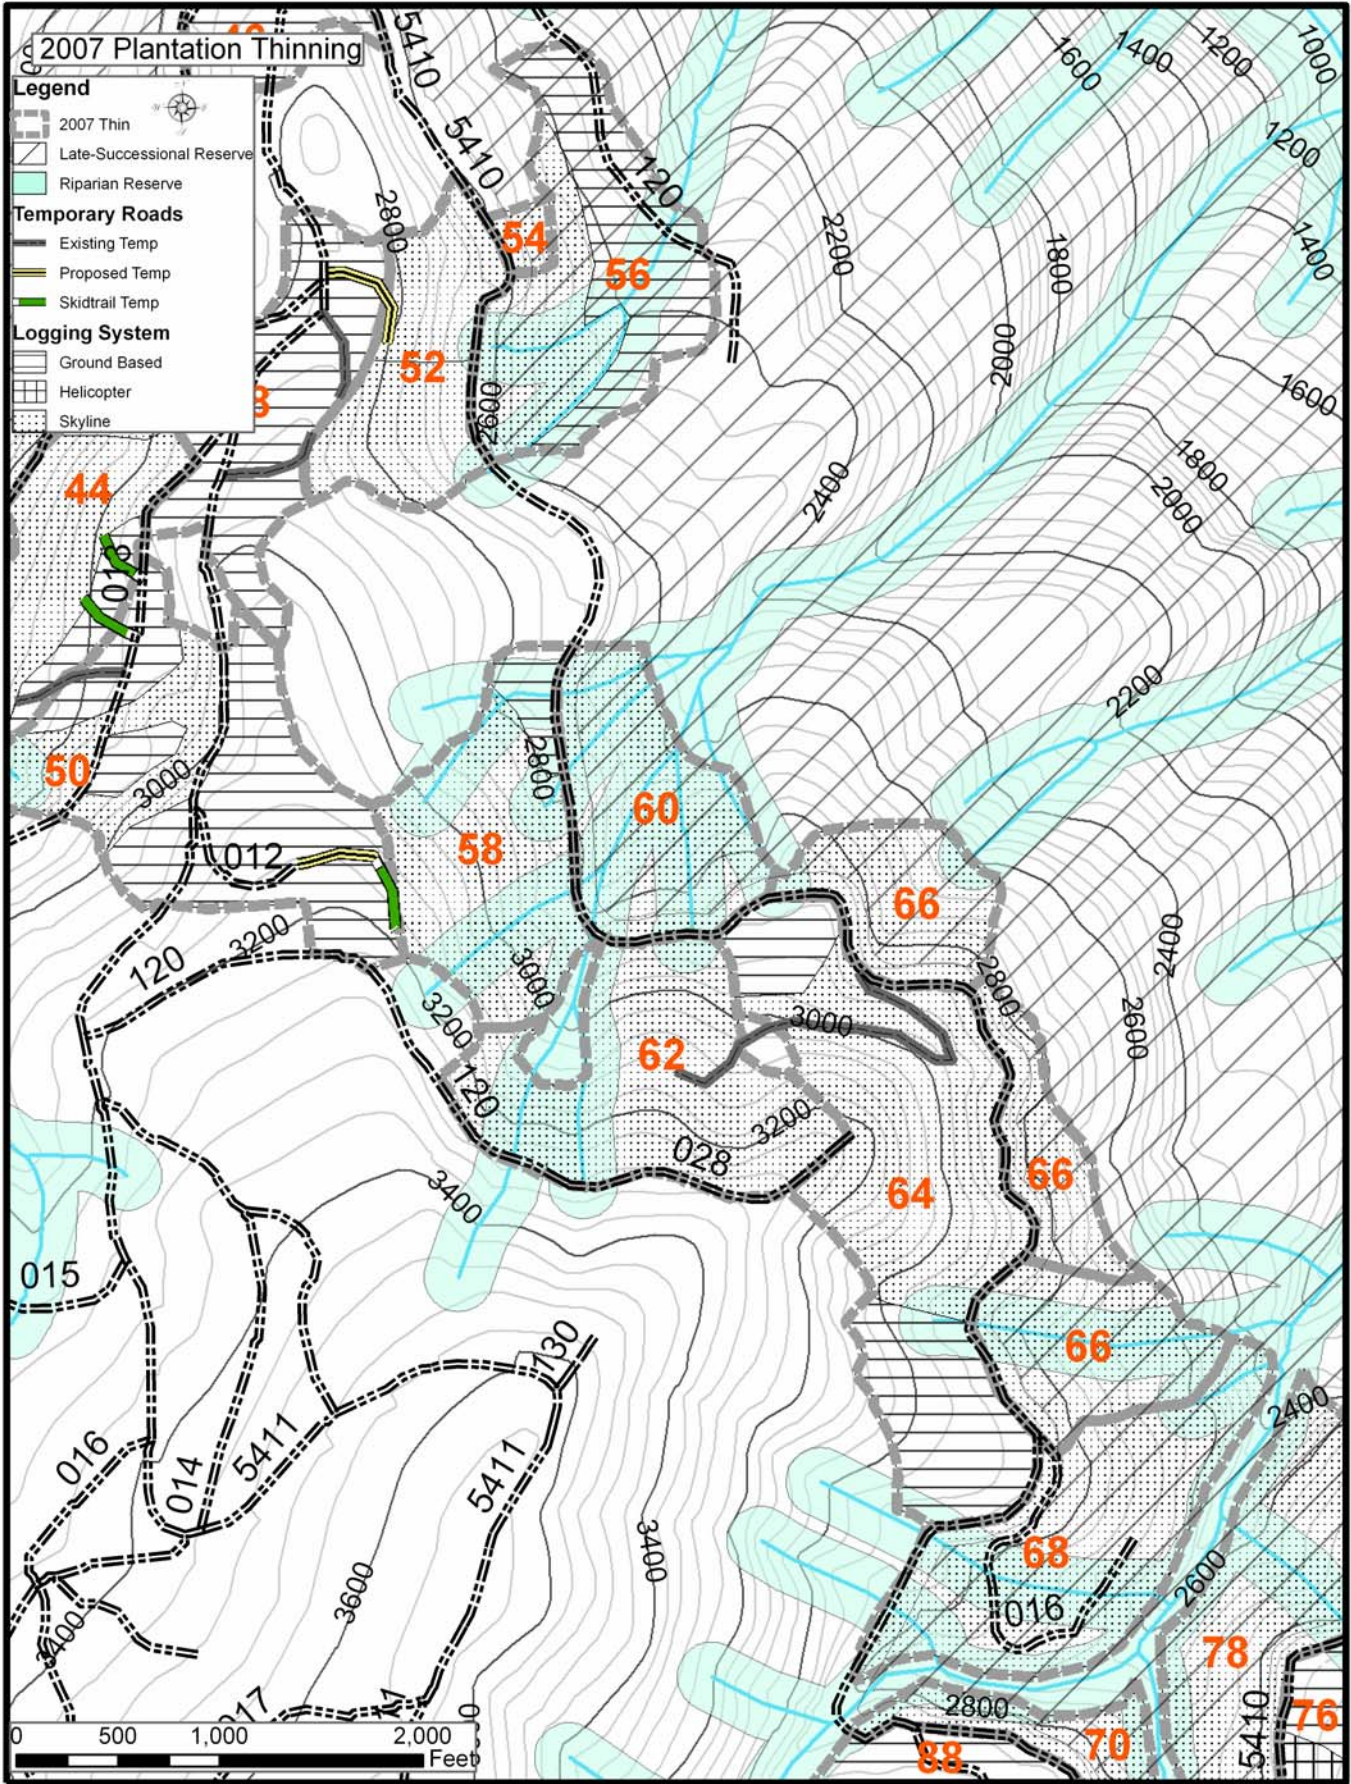

2007 Plantation Thinning

Legend

- 2007 Thin
- Late-Successional Reserve
- Riparian Reserve

Temporary Roads

- Existing Temp
- Proposed Temp
- Skidtrail Temp

Logging System

- Ground Based
- Helicopter
- Skyline

2007 Plantation Thinning

Legend

- 2007 Thin
- Late-Successional Reserve
- Riparian Reserve
- Temporary Roads**
 - Existing Temp
 - Proposed Temp
 - Skidtrail Temp
- Logging System**
 - Ground Based
 - Helicopter
 - Skyline

2007 Plantation Thinning

Legend

- 2007 Thin
- Late-Successional Reserve
- Riparian Reserve
- Temporary Roads
 - Existing Temp
 - Proposed Temp
 - Skidtrail Temp
- Logging System
 - Ground Based
 - Helicopter
 - Skyline