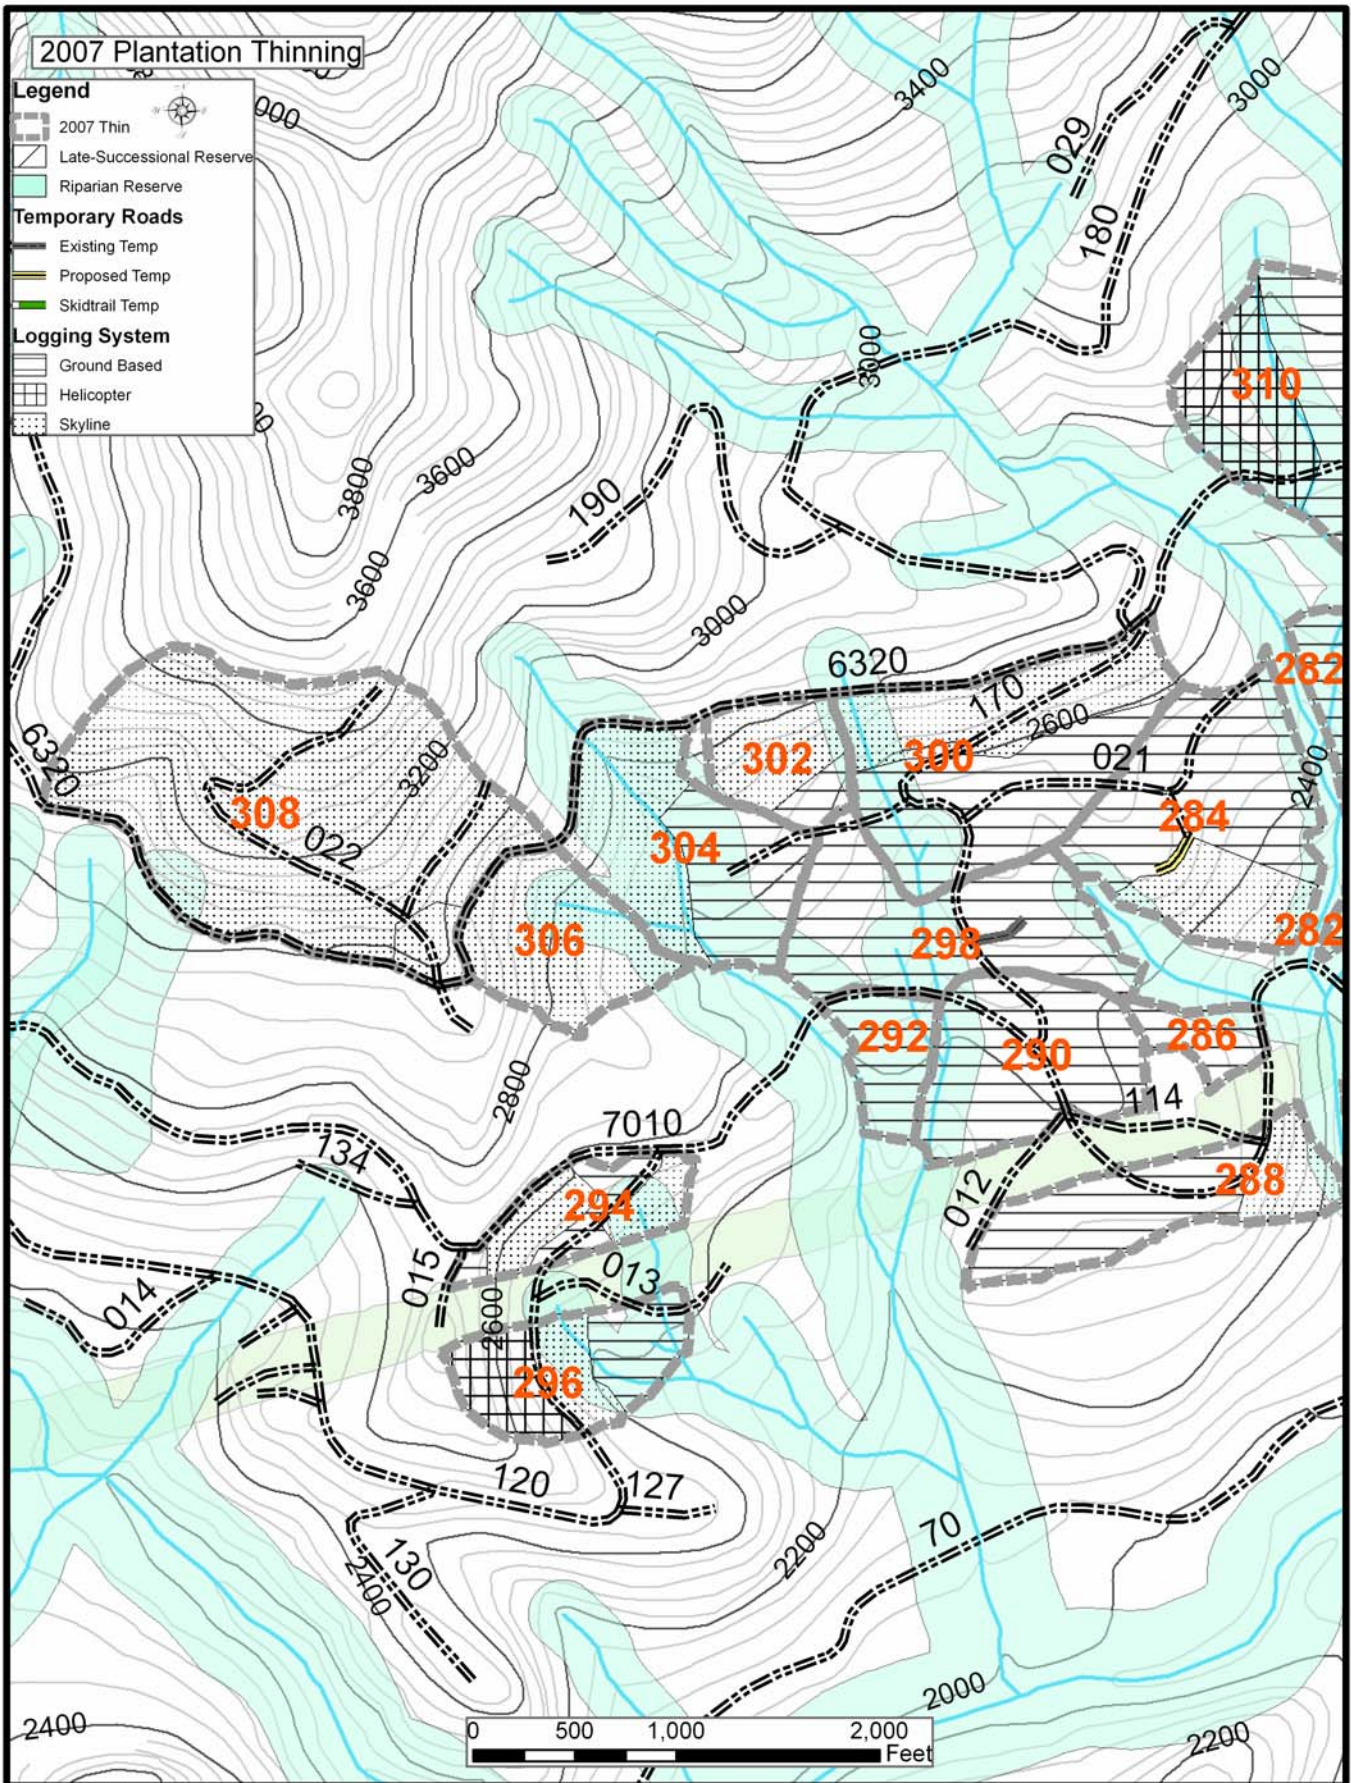

2007 Plantation Thinning

Legend

- 2007 Thin
- Late-Successional Reserve
- Riparian Reserve

Temporary Roads

- Existing Temp
- Proposed Temp
- Skidtrail Temp

Logging System

- Ground Based
- Helicopter
- Skyline