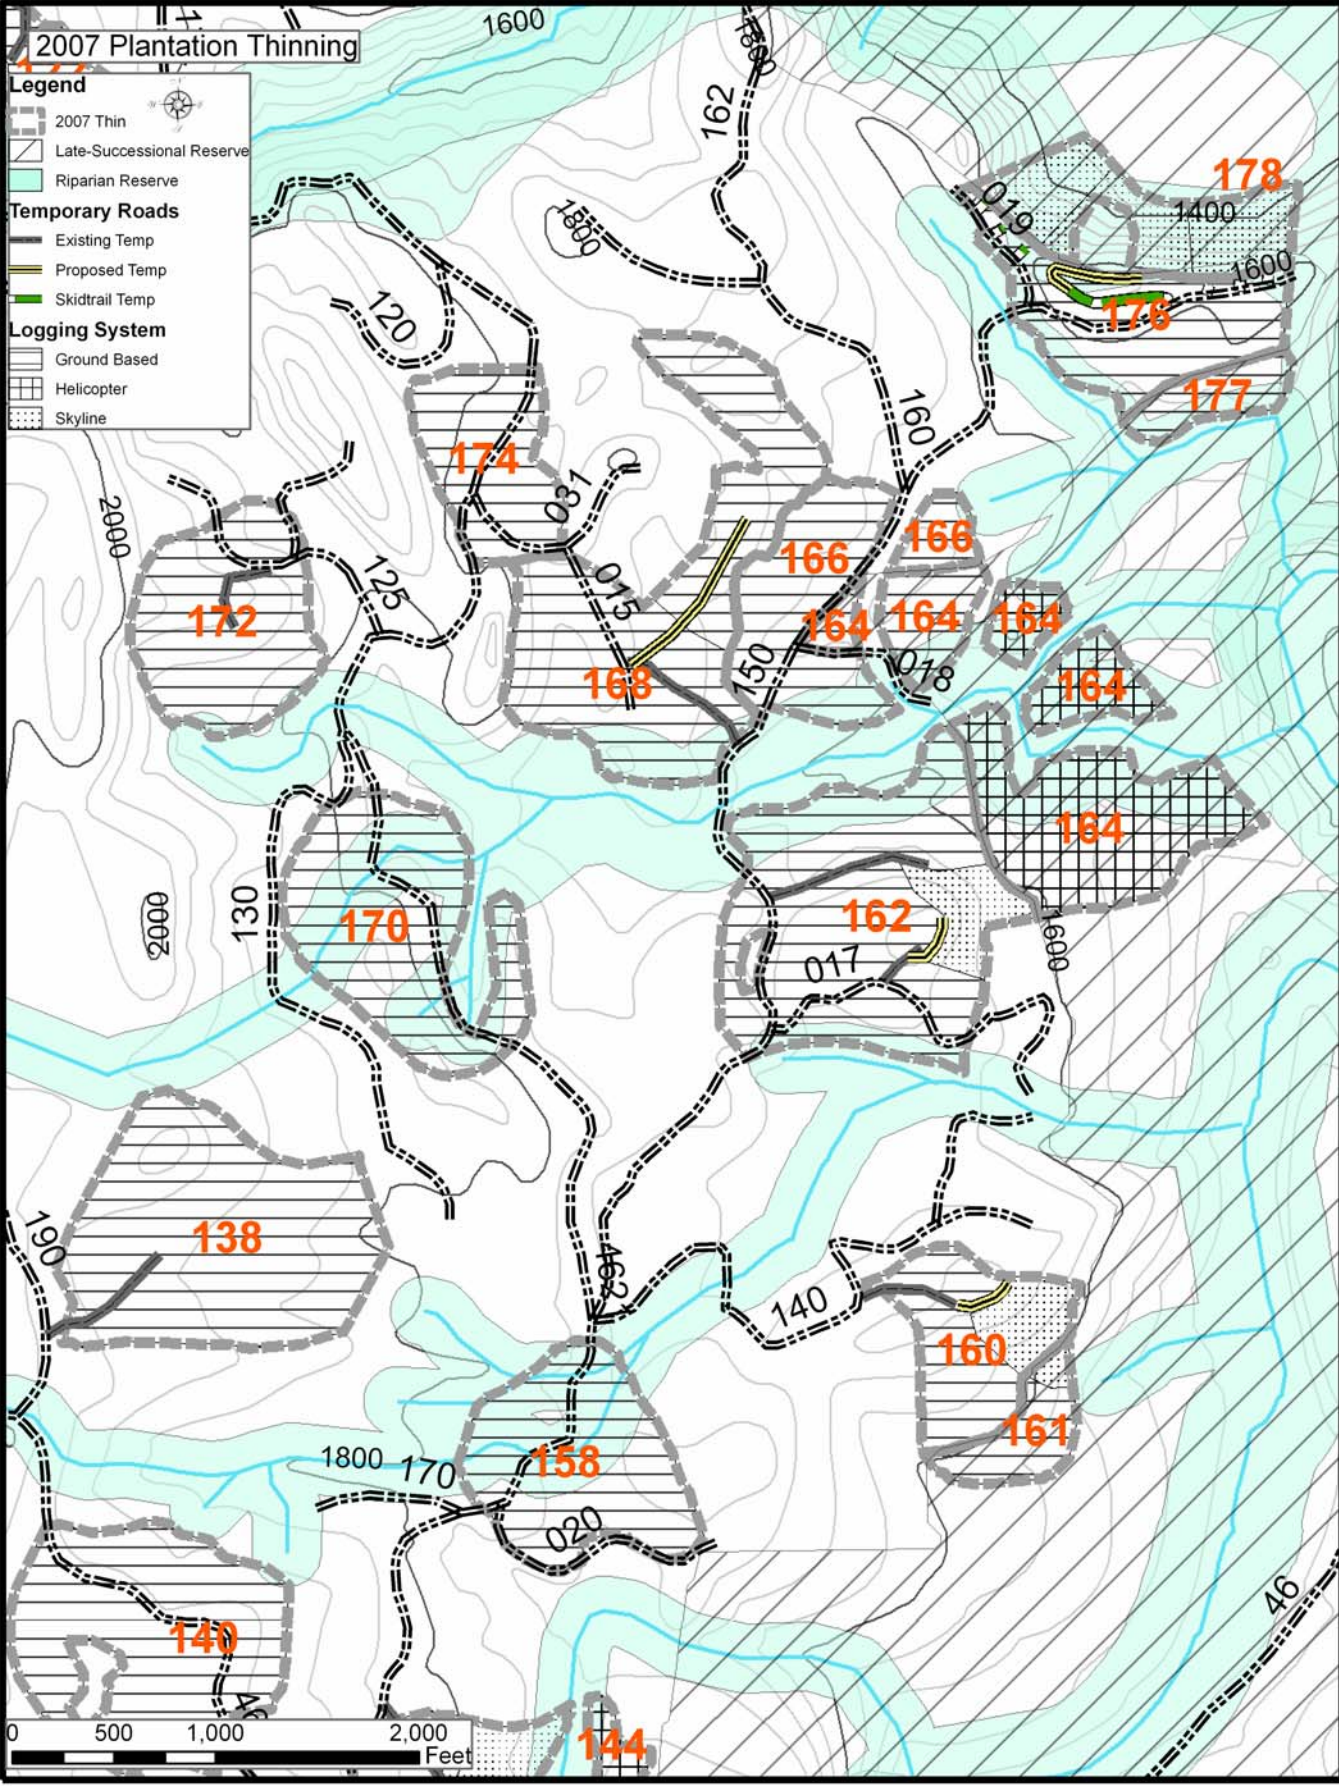

2007 Plantation Thinning

Legend

- 2007 Thin
- Late-Successional Reserve
- Riparian Reserve
- Temporary Roads
 - Existing Temp
 - Proposed Temp
 - Skidtrail Temp
- Logging System
 - Ground Based
 - Helicopter
 - Skyline

2007 Plantation Thinning

Legend

- 2007 Thin
- Late-Successional Reserve
- Riparian Reserve
- Temporary Roads**
 - Existing Temp
 - Proposed Temp
 - Skidtrail Temp
- Logging System**
 - Ground Based
 - Helicopter
 - Skylines

2007 Plantation Thinning

Legend

- 2007 Thin
- Late-Successional Reserve
- Riparian Reserve
- Temporary Roads**
 - Existing Temp
 - Proposed Temp
 - Skidtrail Temp
- Logging System**
 - Ground Based
 - Helicopter
 - Skyline