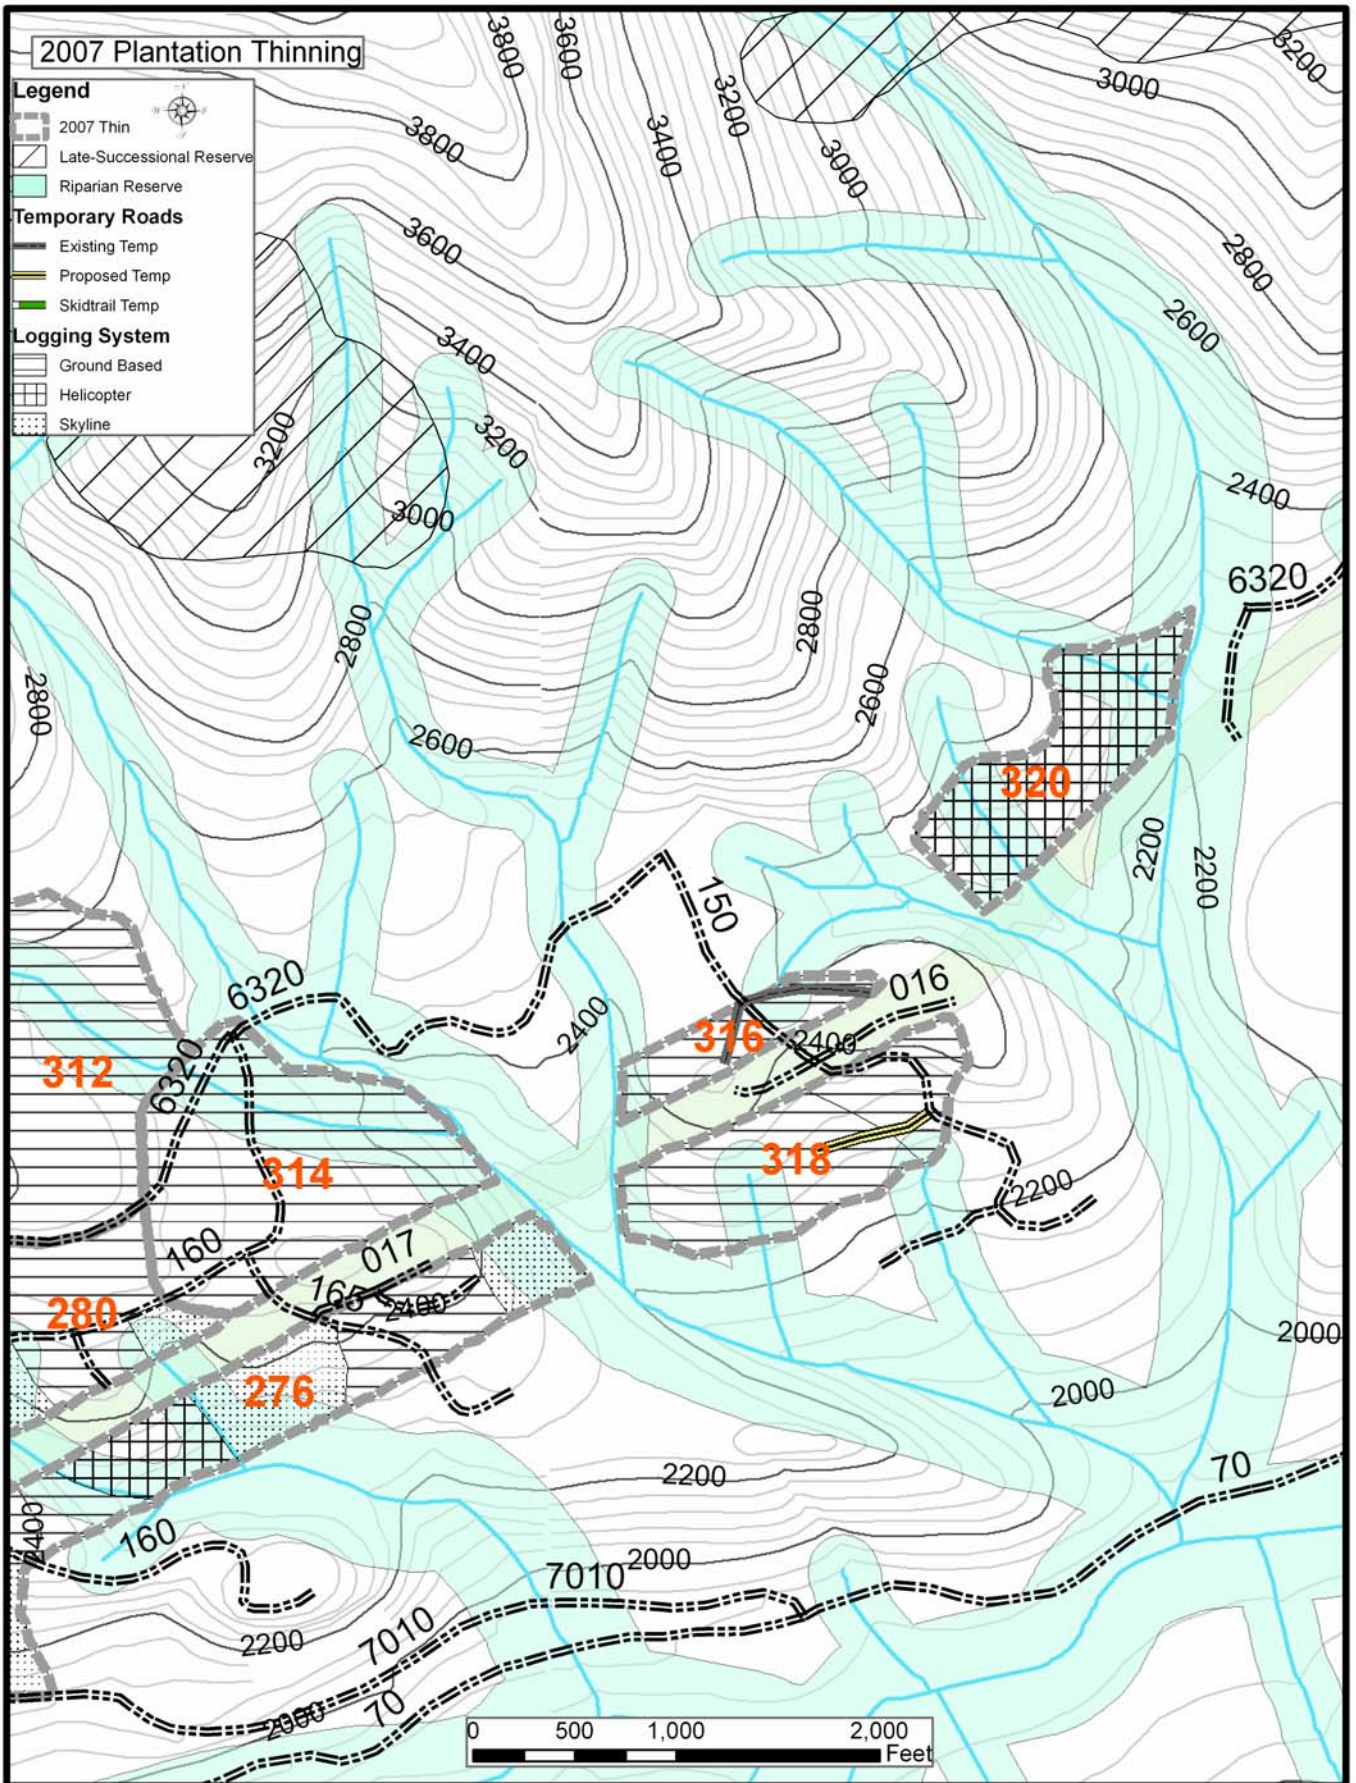

2007 Plantation Thinning

Legend

- 2007 Thin
- Late-Successional Reserve
- Riparian Reserve

Temporary Roads

- Existing Temp
- Proposed Temp
- Skidtrail Temp

Logging System

- Ground Based
- Helicopter
- Skyline

2007 Plantation Thinning

Legend

- 2007 Thin
- Late-Successional Reserve
- Riparian Reserve
- Temporary Roads**
 - Existing Temp
 - Proposed Temp
 - Skidtrail Temp
- Logging System**
 - Ground Based
 - Helicopter
 - Skyline