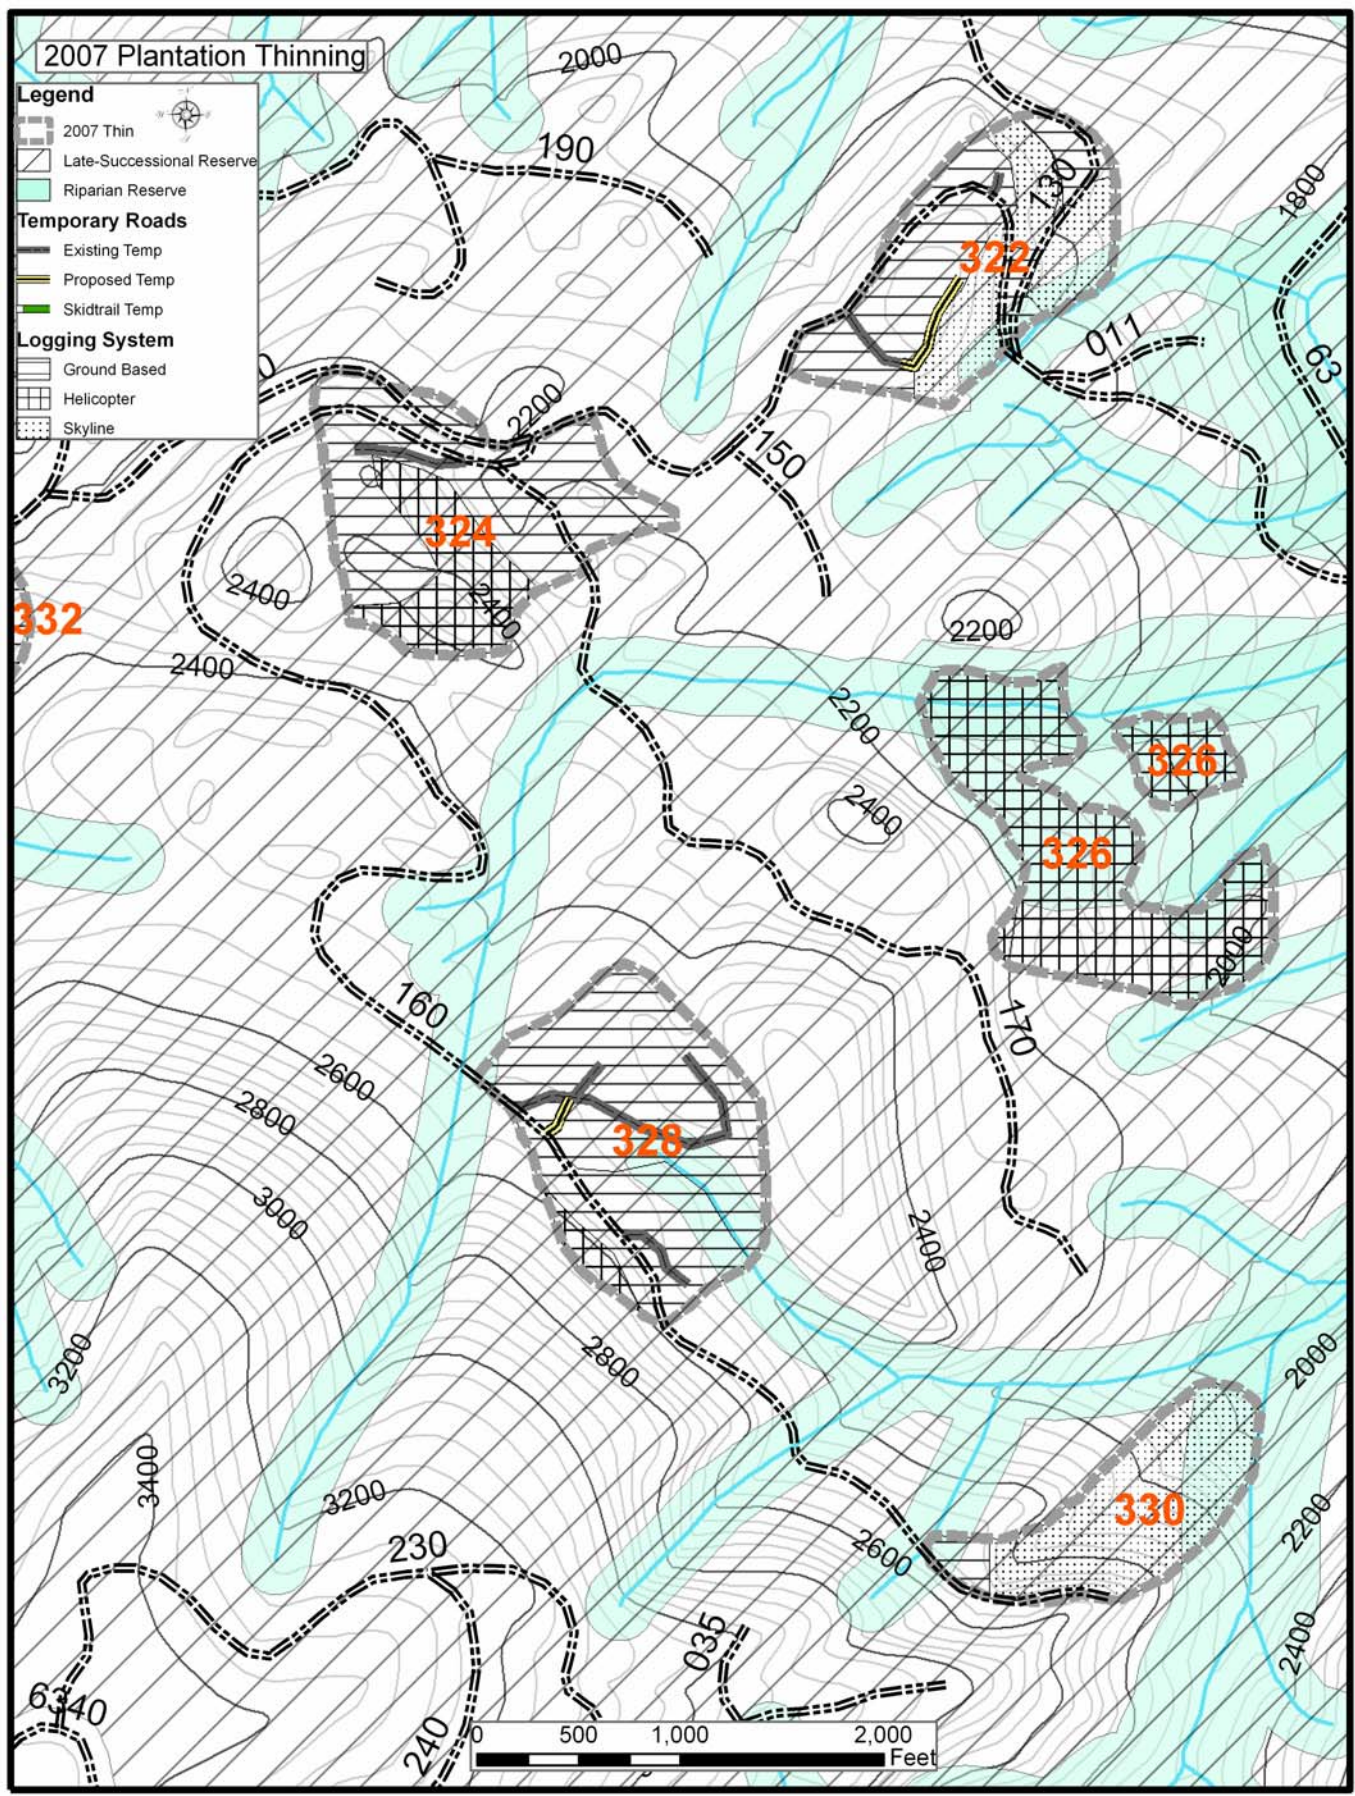

2007 Plantation Thinning

Legend

- 2007 Thin
- Late-Successional Reserve
- Riparian Reserve
- **Temporary Roads**
  - Existing Temp
  - Proposed Temp
  - Skidtrail Temp
- **Logging System**
  - Ground Based
  - Helicopter
  - Skyline