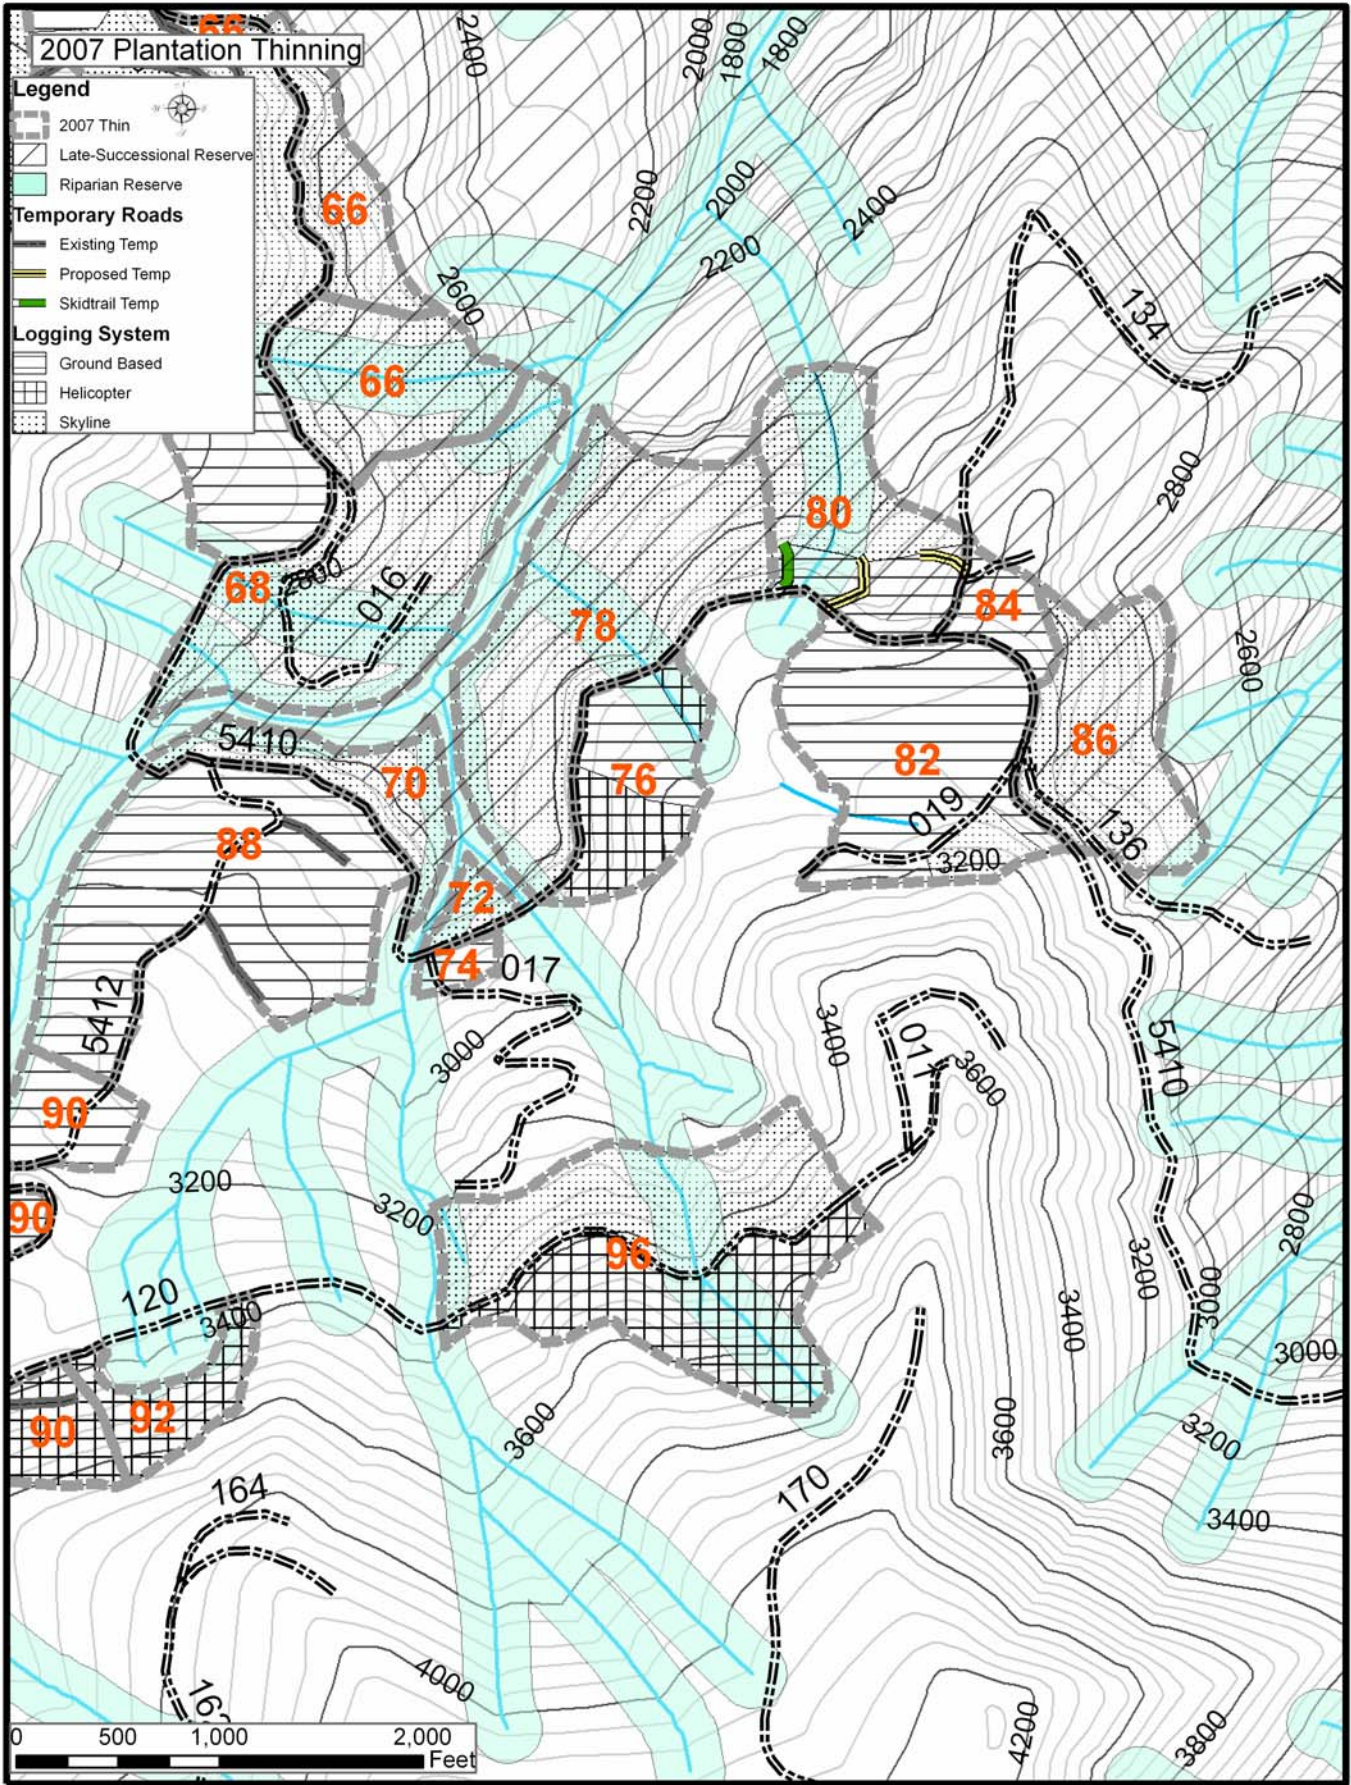

2007 Plantation Thinning

Legend

- 2007 Thin
- Late-Successional Reserve
- Riparian Reserve

Temporary Roads

- Existing Temp
- Proposed Temp
- Skidtrail Temp

Logging System

- Ground Based
- Helicopter
- Skyline

2007 Plantation Thinning

Legend

- 2007 Thin
- Late-Successional Reserve
- Riparian Reserve
- Temporary Roads**
 - Existing Temp
 - Proposed Temp
 - Skidtrail Temp
- Logging System**
 - Ground Based
 - Helicopter
 - Skyline

2007 Plantation Thinning

Legend

- 2007 Thin
- Late-Successional Reserve
- Riparian Reserve
- Temporary Roads
 - Existing Temp
 - Proposed Temp
 - Skidtrail Temp
- Logging System
 - Ground Based
 - Helicopter
 - Skyline