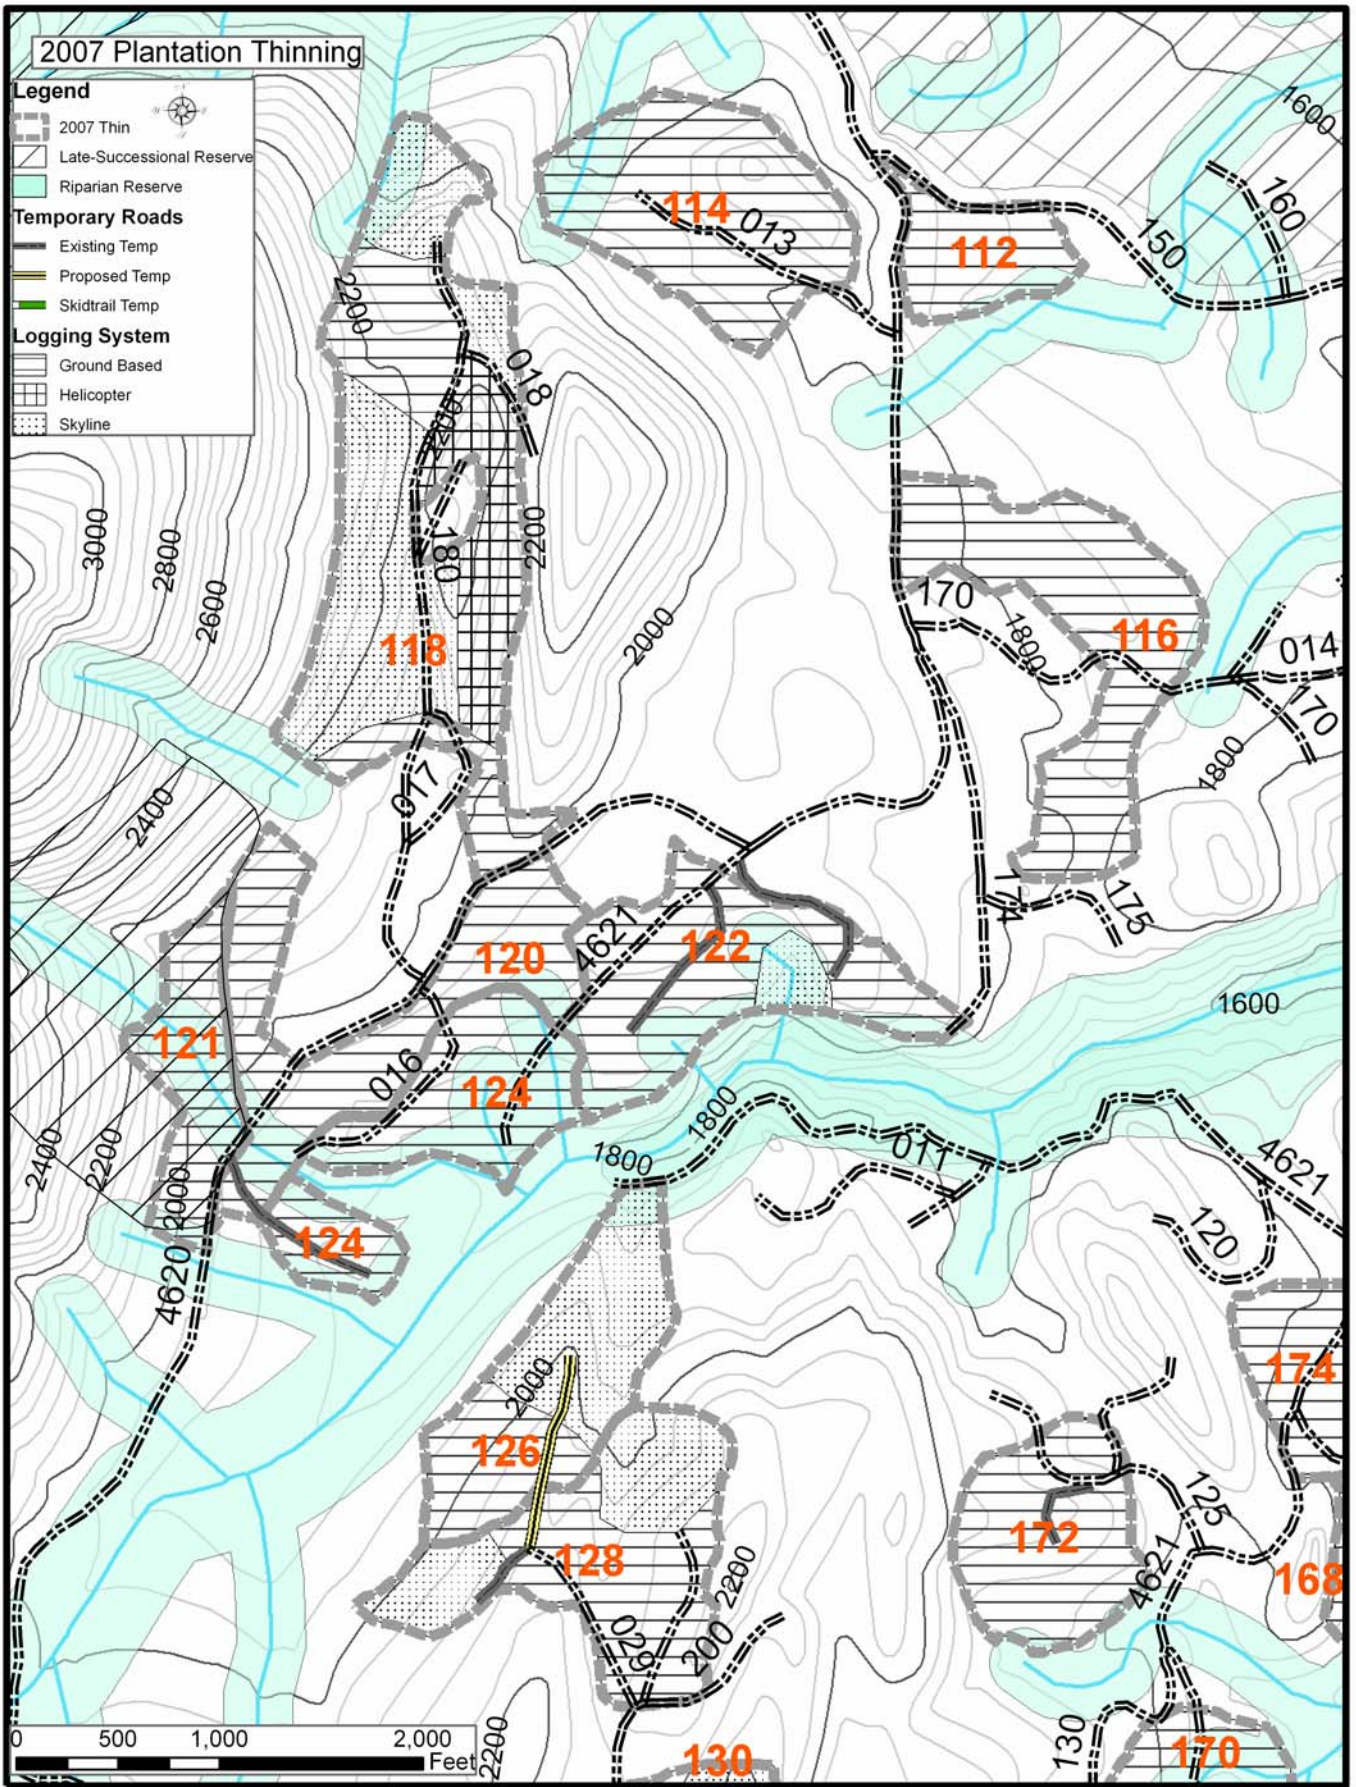

2007 Plantation Thinning

Legend

- 2007 Thin
- Late-Successional Reserve
- Riparian Reserve
- **Temporary Roads**
  - Existing Temp
  - Proposed Temp
  - Skidtrail Temp
- **Logging System**
  - Ground Based
  - Helicopter
  - Skylines