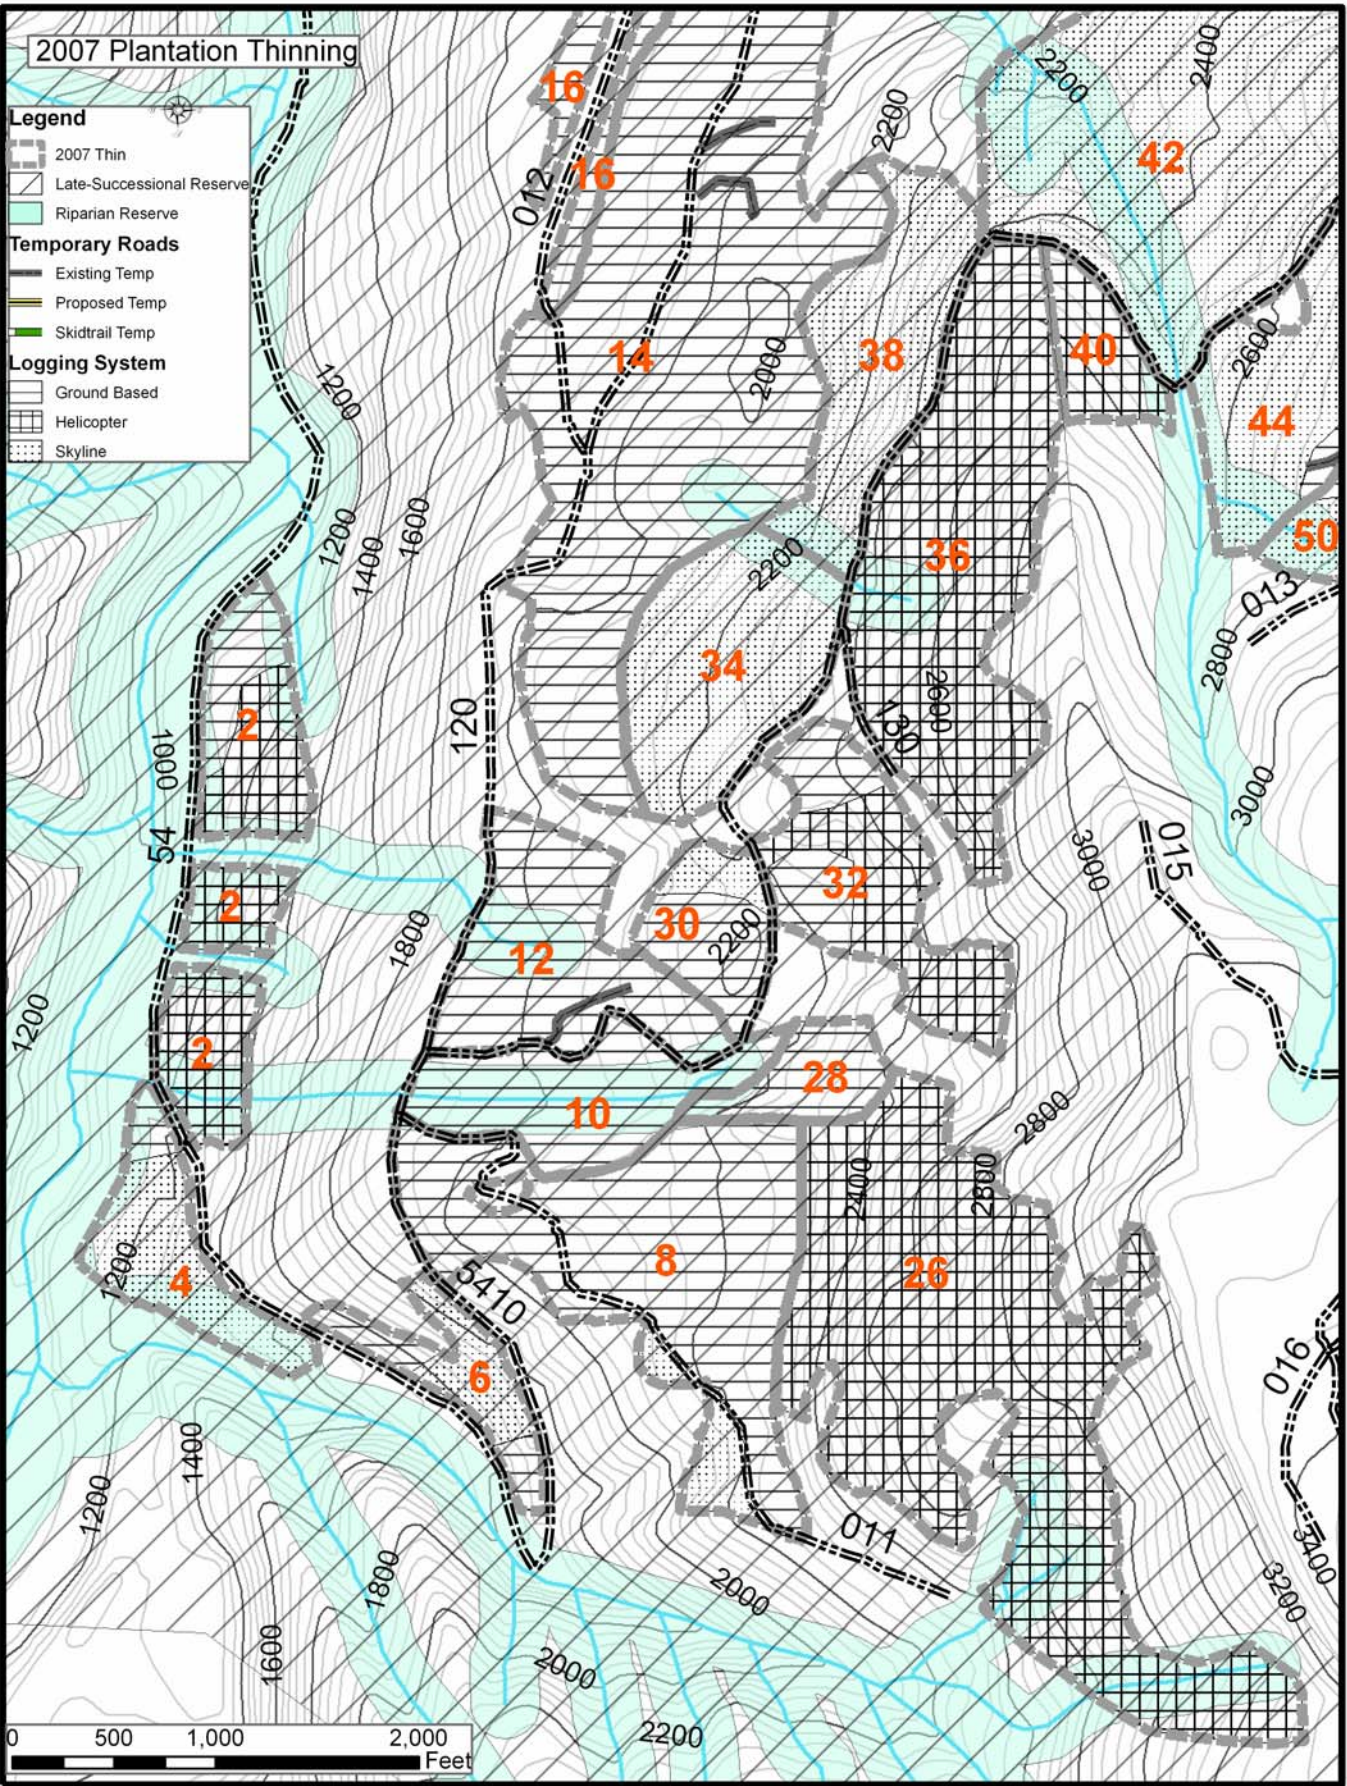

2007 Plantation Thinning

Legend

- 2007 Thin
- Late-Successional Reserve
- Riparian Reserve

Temporary Roads

- Existing Temp
- Proposed Temp
- Skidtrail Temp

Logging System

- Ground Based
- Helicopter
- Skyline

2007 Plantation Thinning

Legend

- 2007 Thin
- Late-Successional Reserve
- Riparian Reserve
- Temporary Roads**
 - Existing Temp
 - Proposed Temp
 - Skidtrail Temp
- Logging System**
 - Ground Based
 - Helicopter
 - Skyline

2007 Plantation Thinning

Legend

- 2007 Thin
- Late-Successional Reserve
- Riparian Reserve
- Temporary Roads
 - Existing Temp
 - Proposed Temp
 - Skidtrail Temp
- Logging System
 - Ground Based
 - Helicopter
 - Skyline