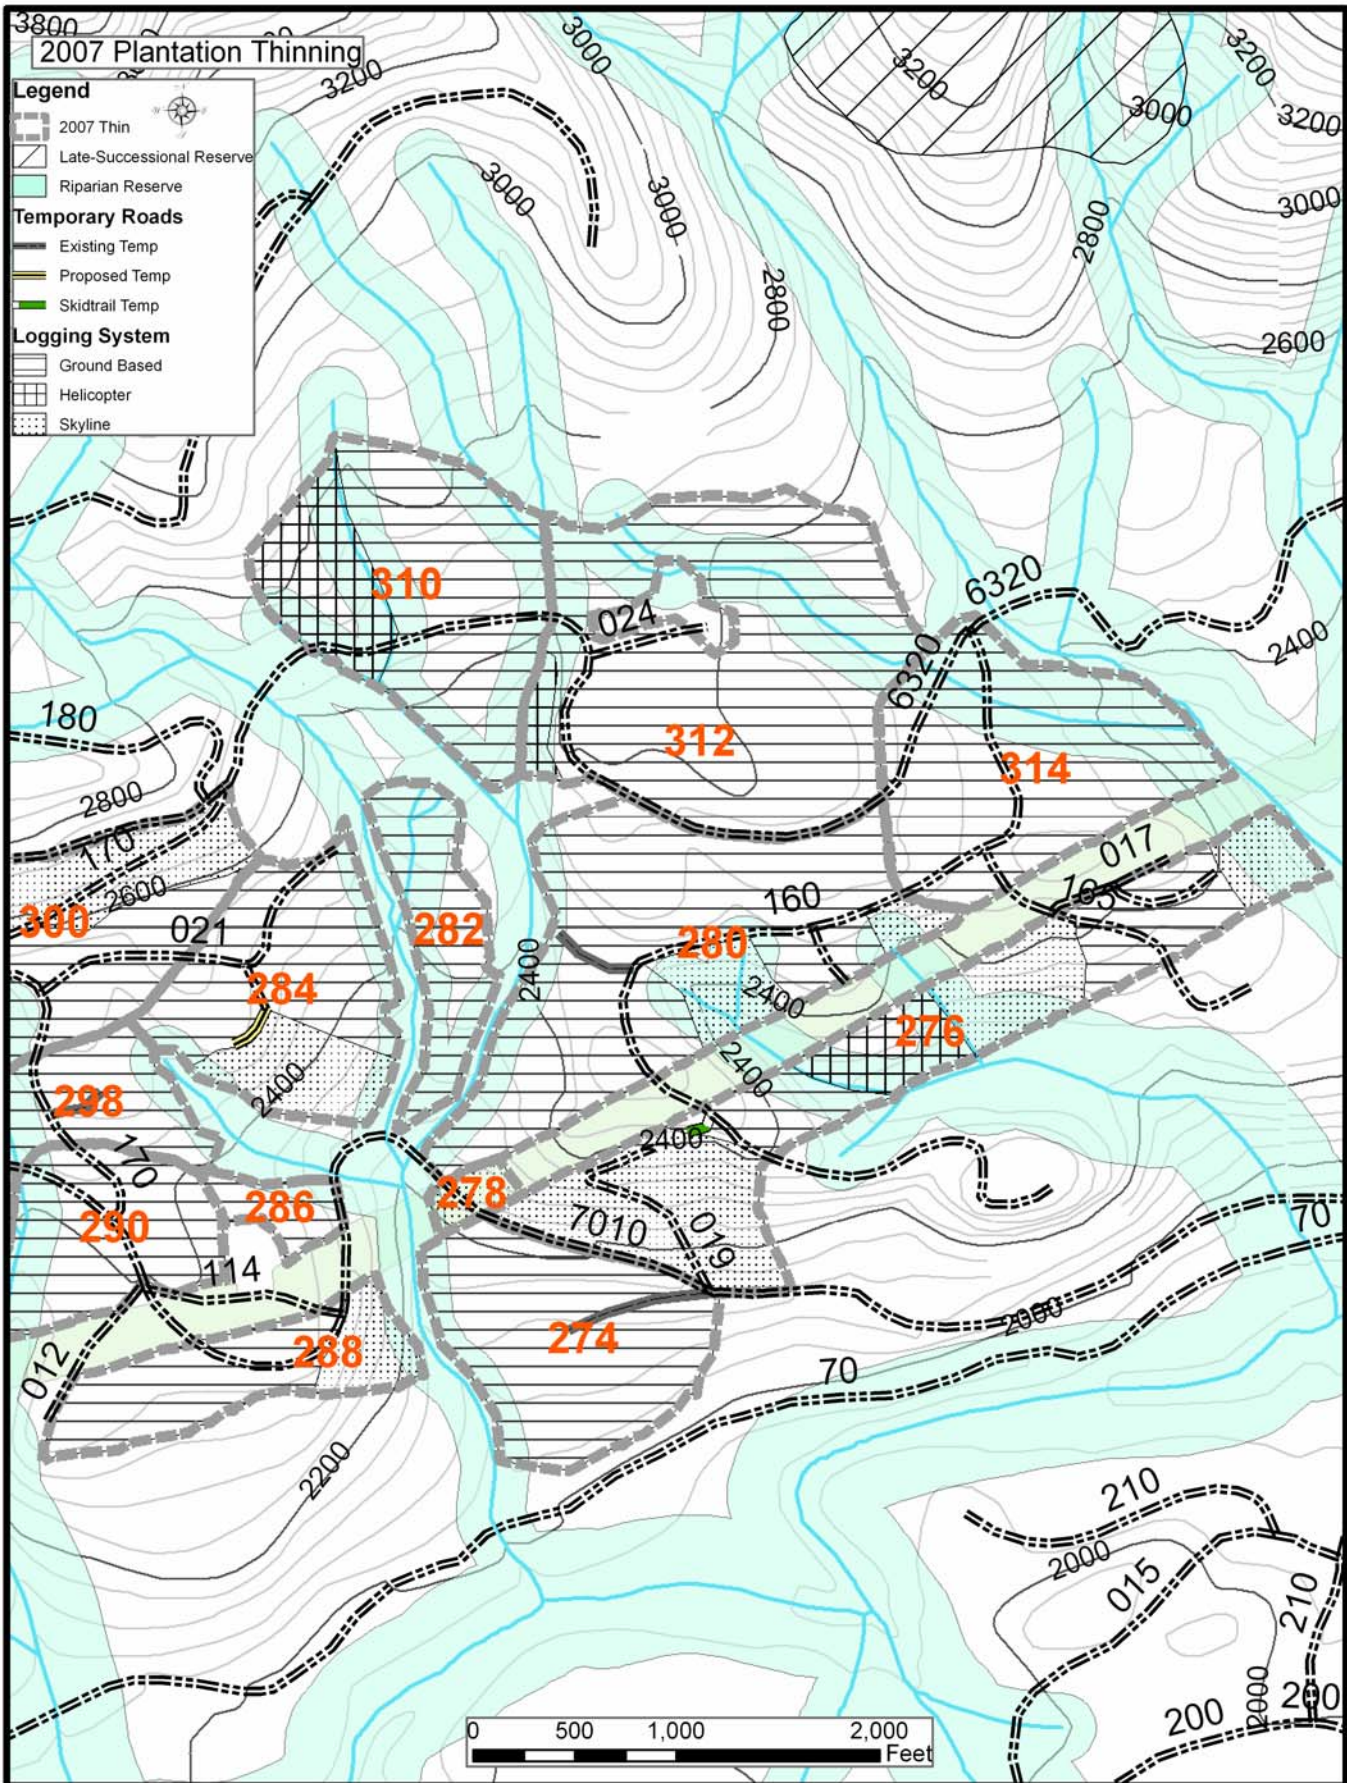

2007 Plantation Thinning

Legend

- 2007 Thin
- Late-Successional Reserve
- Riparian Reserve

Temporary Roads

- Existing Temp
- Proposed Temp
- Skidtrail Temp

Logging System

- Ground Based
- Helicopter
- Skyline