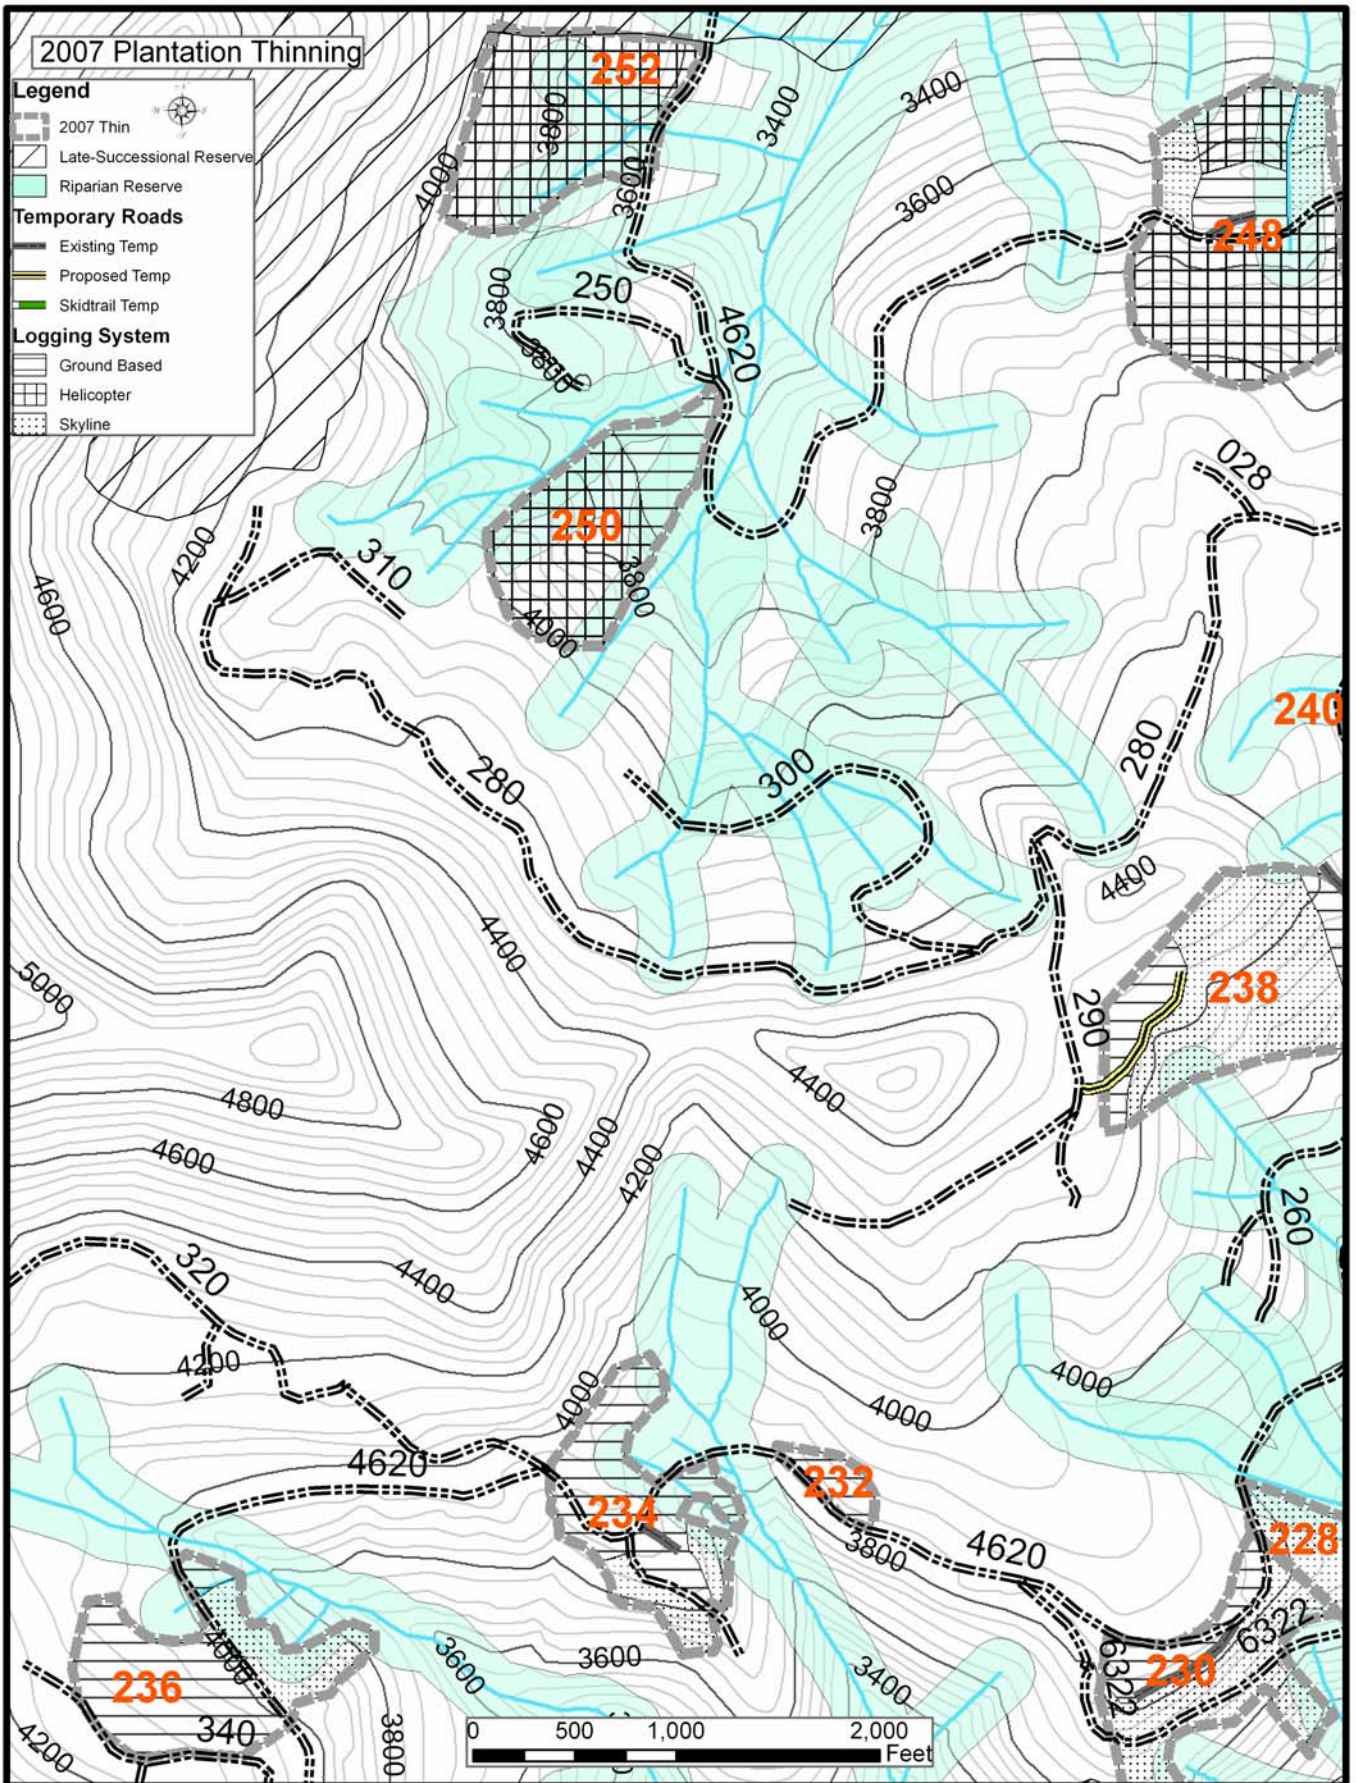

2007 Plantation Thinning

Legend

- 2007 Thin
- Late-Successional Reserve
- Riparian Reserve
- **Temporary Roads**
  - Existing Temp
  - Proposed Temp
  - Skidtrail Temp
- **Logging System**
  - Ground Based
  - Helicopter
  - Skyline