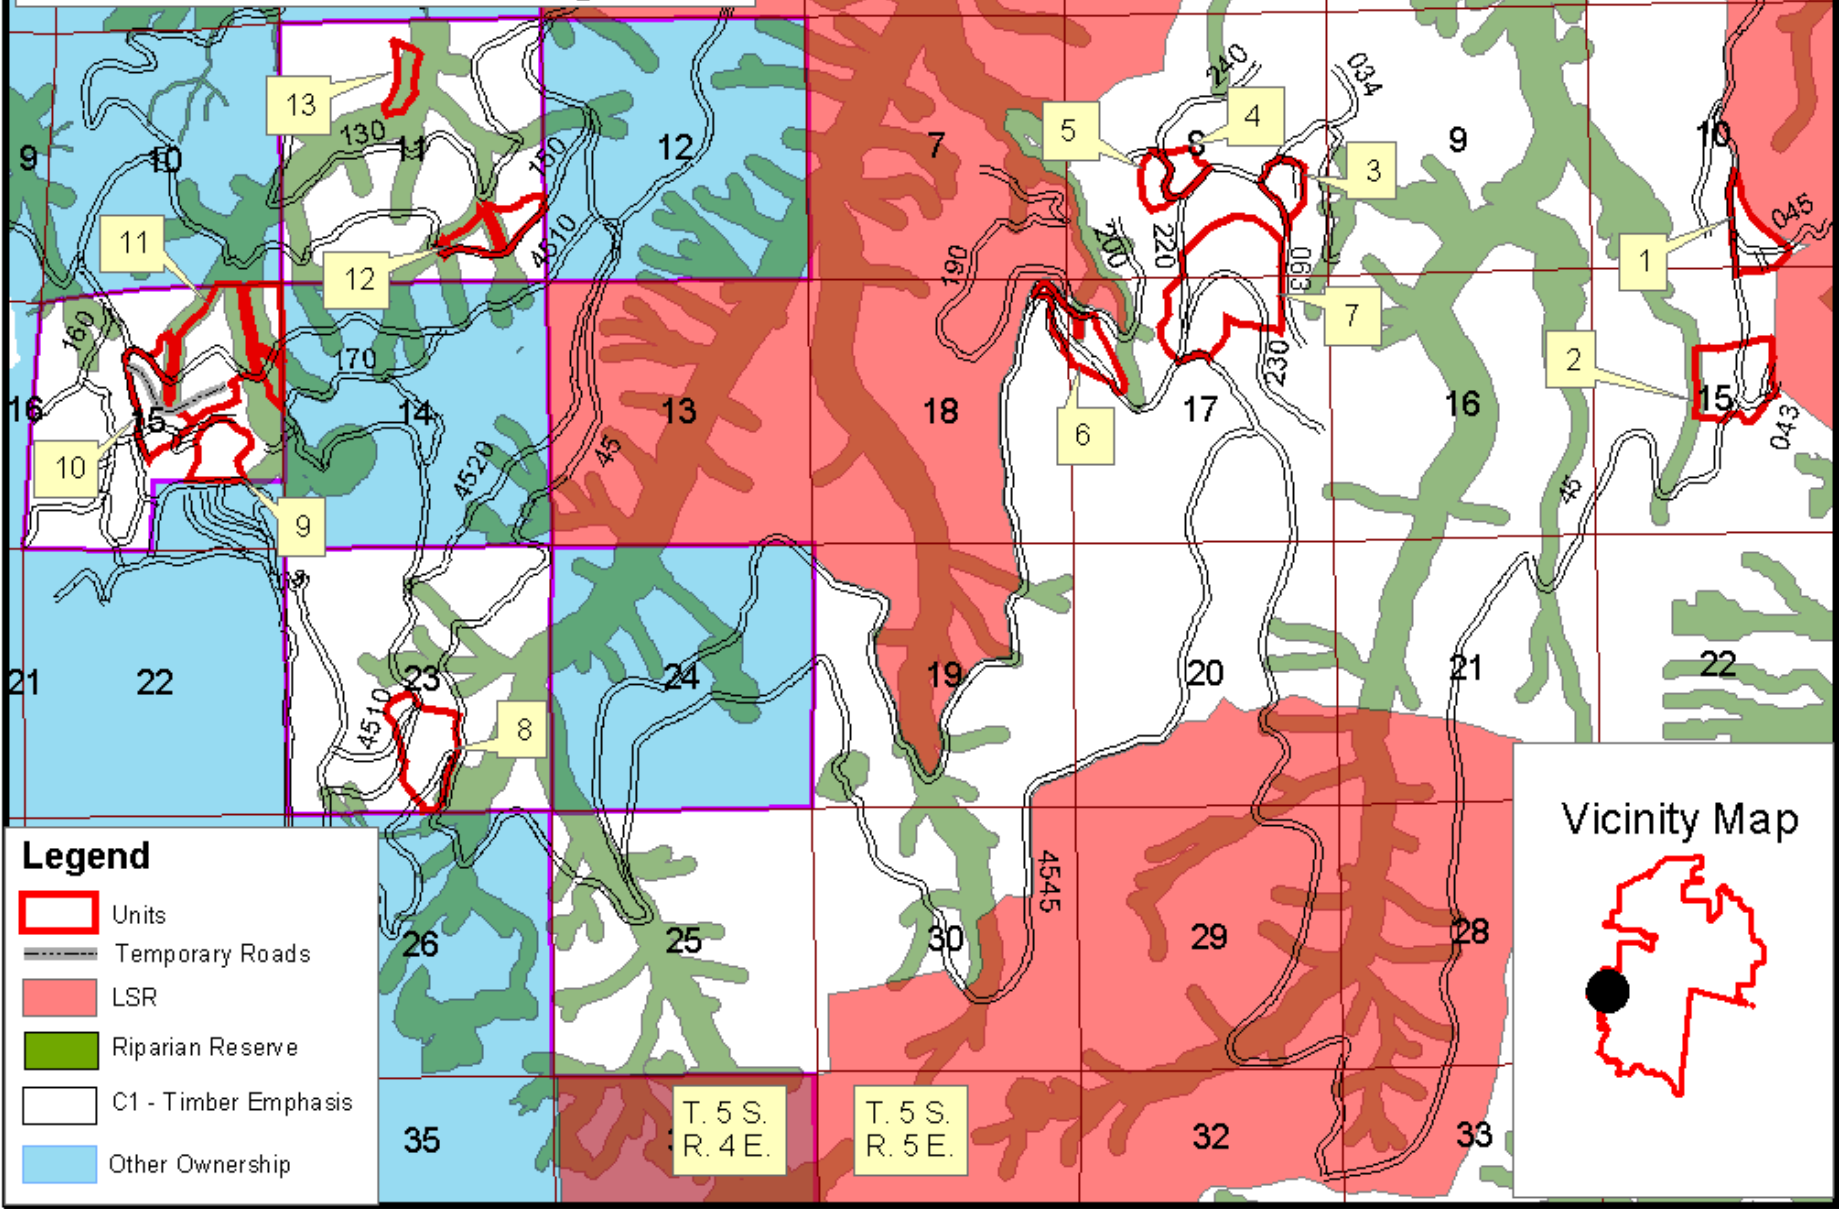

South Fork Thinning

Legend

-  Units
-  Temporary Roads
-  LSR
-  Riparian Reserve
-  C1 - Timber Emphasis
-  Other Ownership