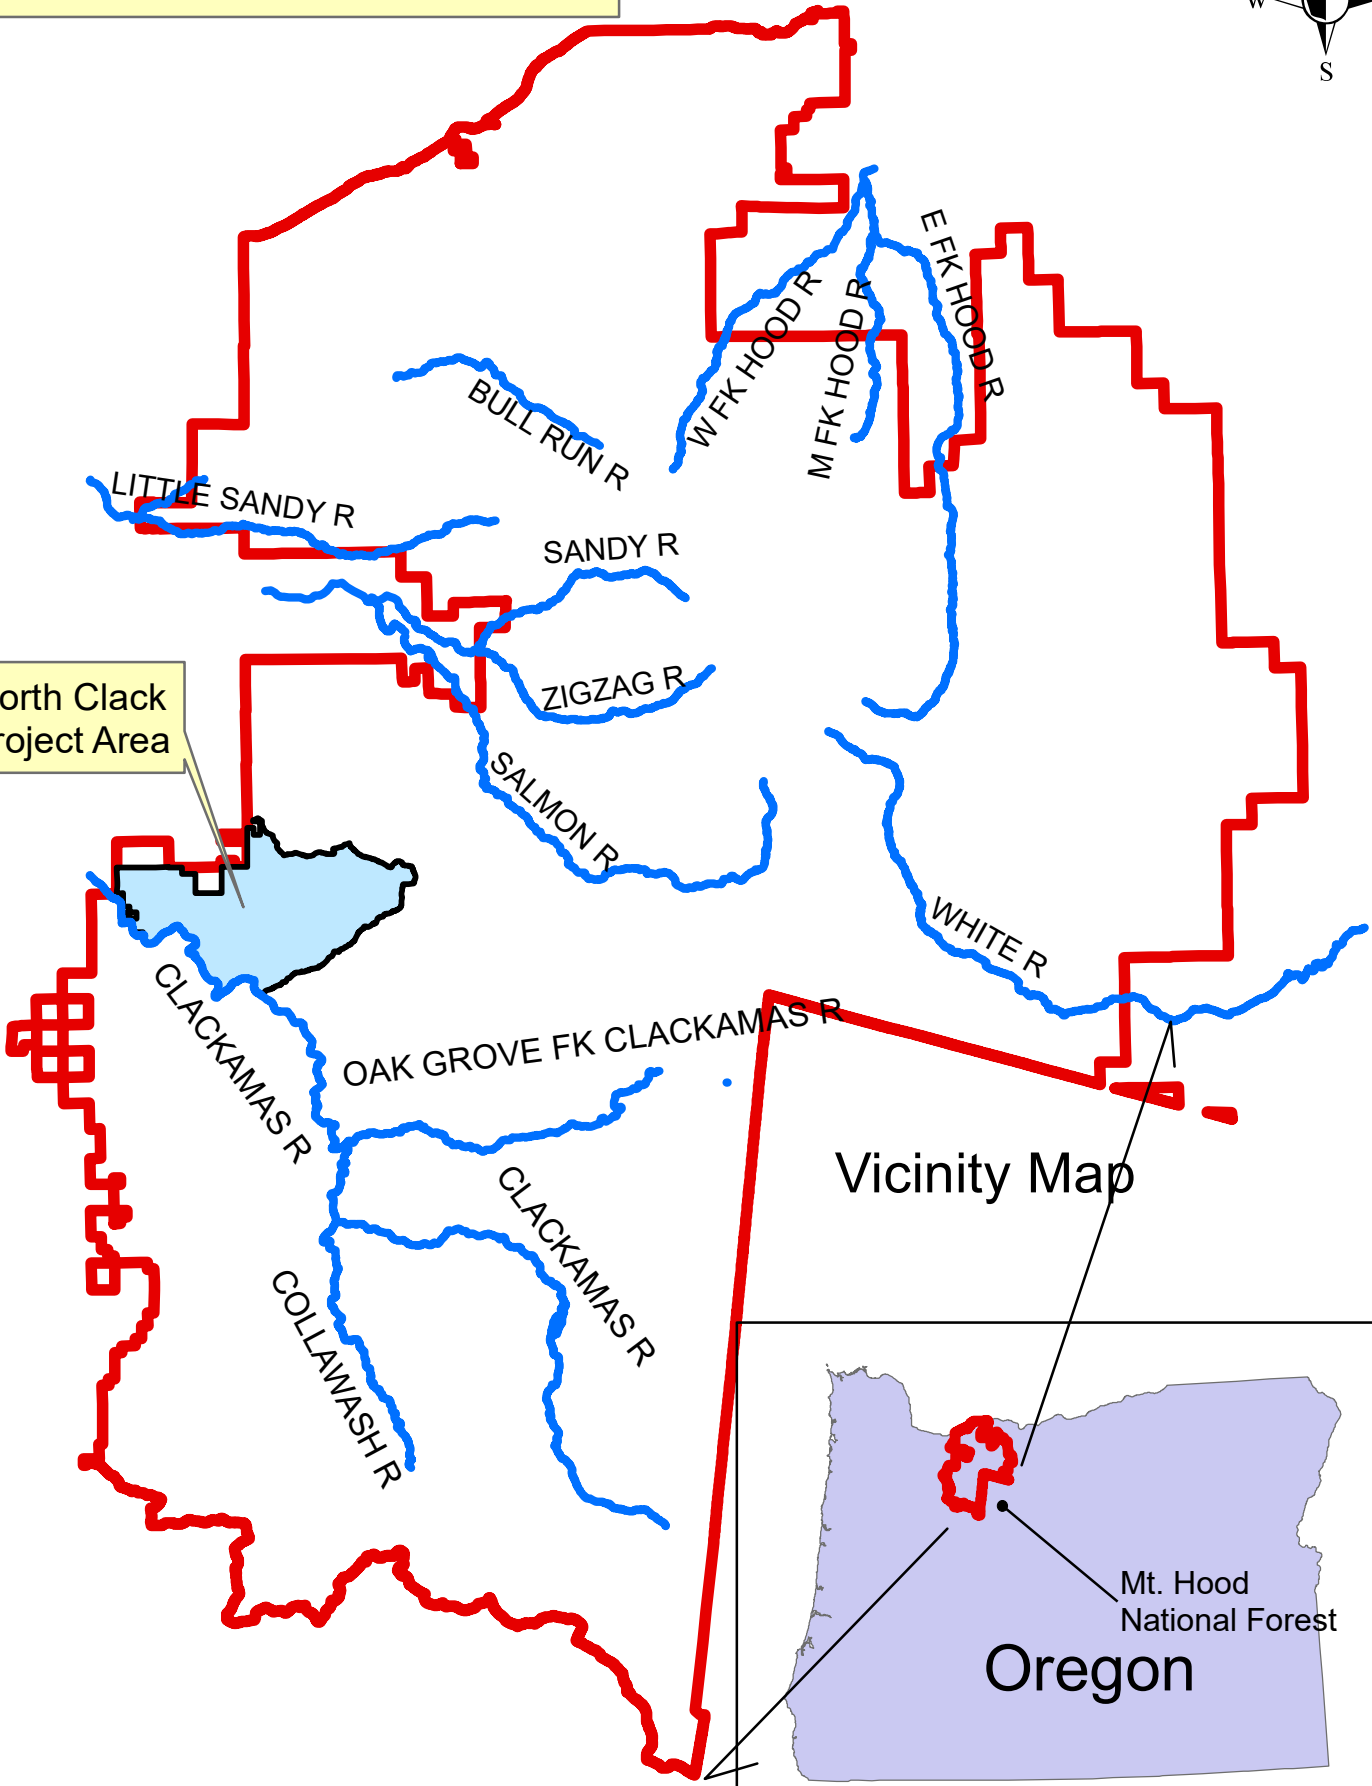

Mt. Hood National Forest

North Clack Project Area

Vicinity Map