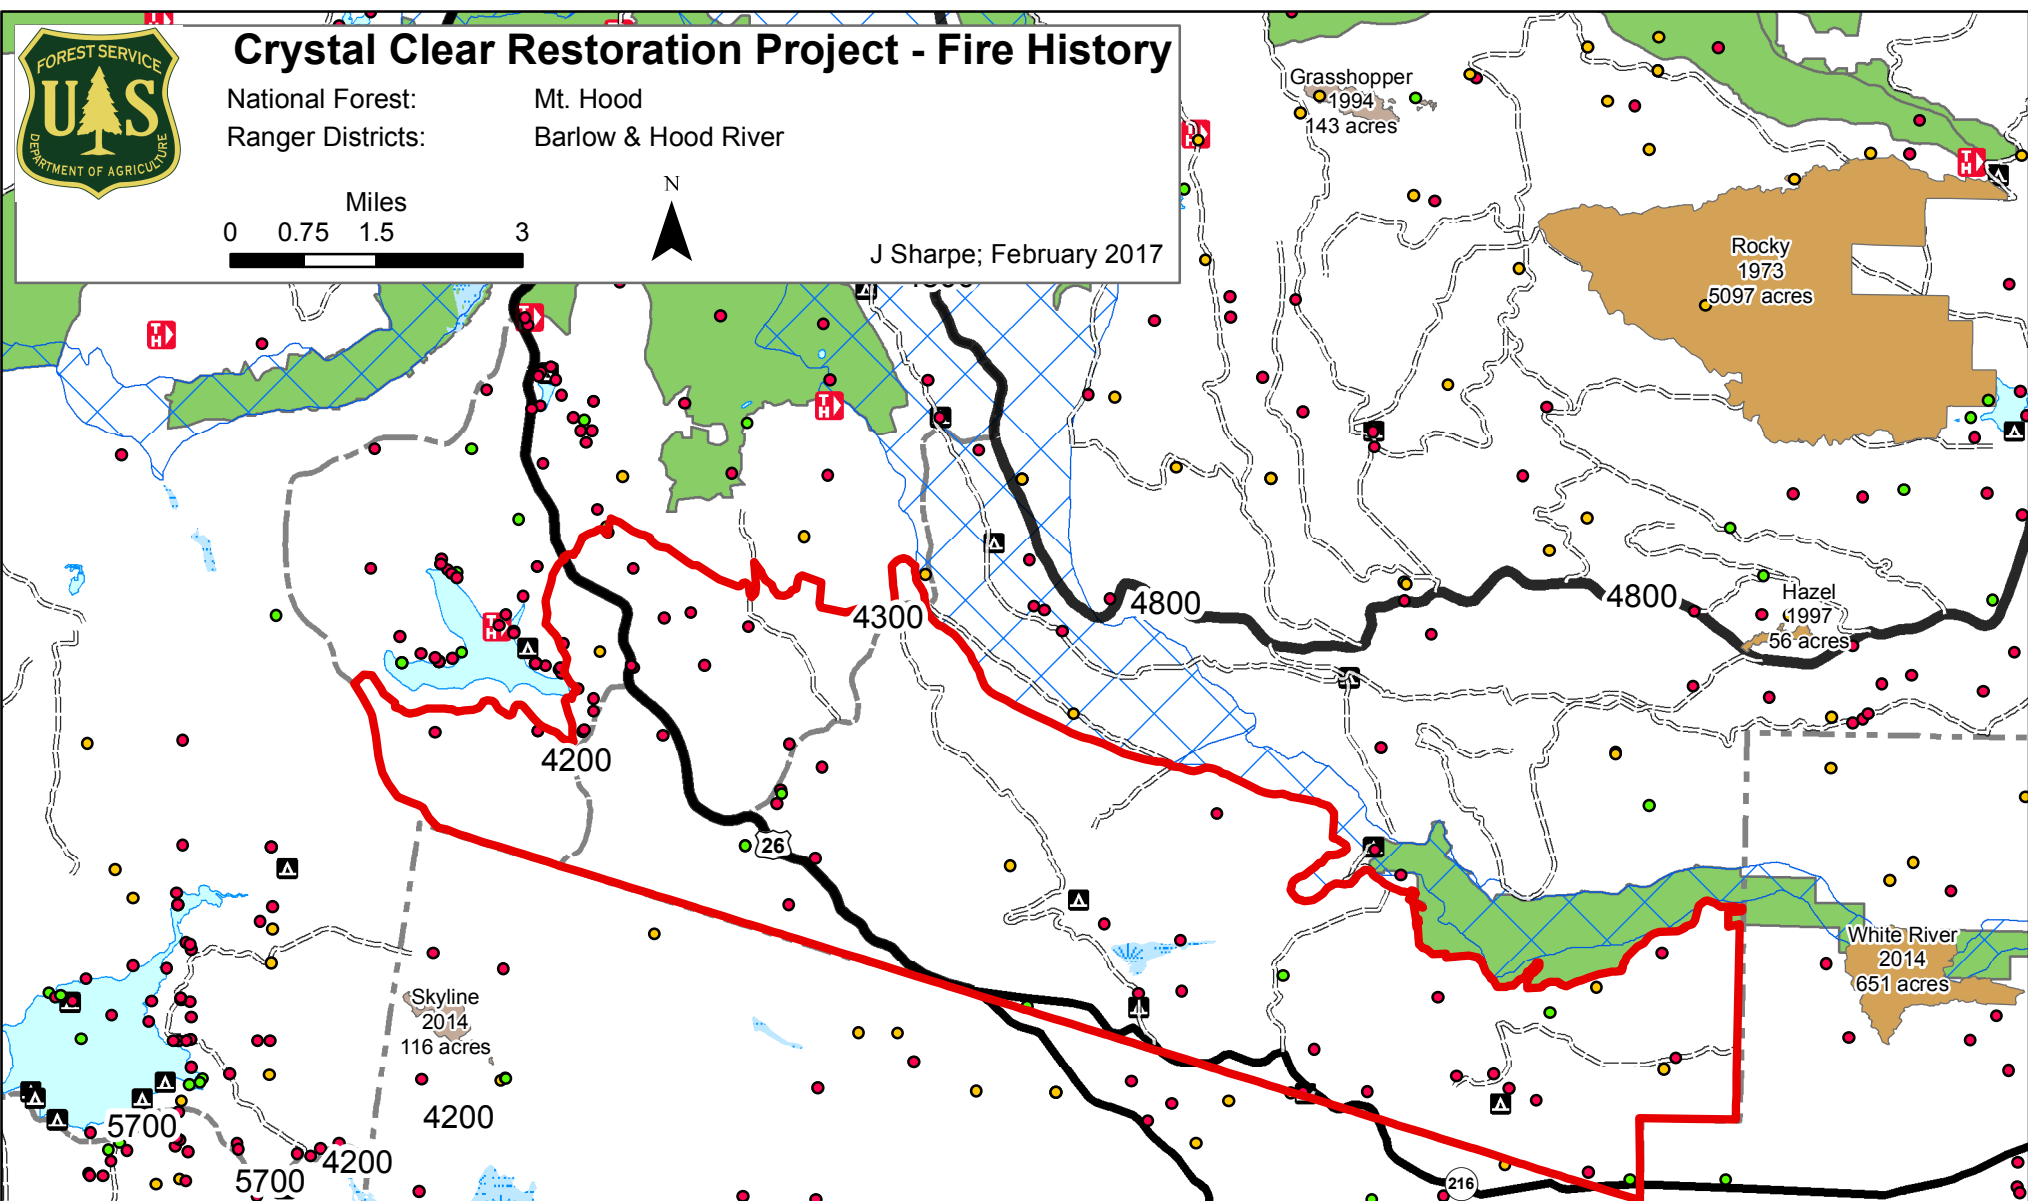

Crystal Clear Restoration Project - Fire History

National Forest: Mt. Hood
Ranger Districts: Barlow & Hood River

J Sharpe; February 2017

Legend

- Planning Area
- Open Road - High Clearance
- Open Road
- Wild and Scenic River
- Wilderness